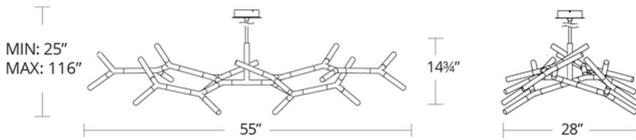

PD-54765

REPLACEMENT PARTS

- RPL-GLA-54732 - Glass
- RPL-ROD-IN06-NI - 6" rod - PN finish
- RPL-ROD-IN12-NI - 12" rod - PN finish

Model & Size	Color Temp	Finish	LED Watts	LED Lumens	Delivered Lumens
PD-54765 55"	3000K	PN Polished Nickel	45.5W	1780	1217

Example: **PD-54765-PN**

For custom requests please contact customs@modernforms.com