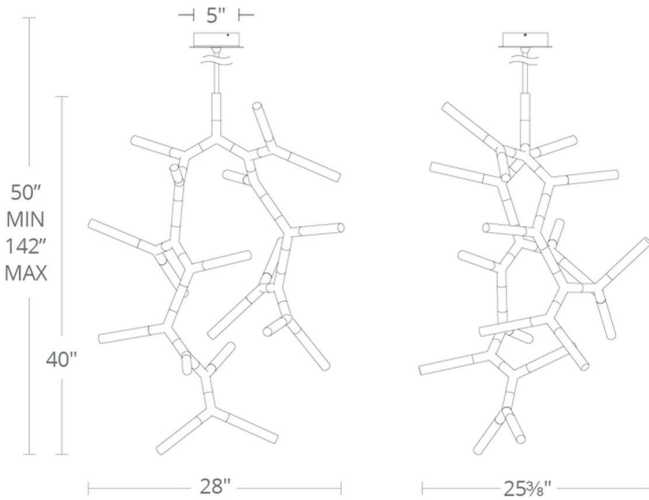

Project:

Location:

Fixture Type:

Catalog Number:

AVAILABLE FINISHES:

Kryptonite

PD-54728

PRODUCT DESCRIPTION

FEATURES

- Driver concealed within the canopy
- Cylindrical Piastra crystal shades
- Rotatable arms, adjusts at joints for customization
- Three 12" and one 6" down rods included (additional sold separately)

SPECIFICATIONS

Rated Life	50,000 Hours
Standards	ETL, cETL, Damp Location Listed
Input	120-277 VAC, 50/60Hz
Driver Dimension	2.8" x 1.3" x 1.2"
Dimming	ELV
Color Temp	3000K
CRI	90
Construction	Steel body with noodle glass diffuser

PD-54765

REPLACEMENT PARTS

- RPL-GLA-54732 - Glass
- RPL-ROD-IN06-NI - 6" rod - PN finish
- RPL-ROD-IN12-NI - 12" rod - PN finish

Model & Size	Color Temp	Finish	LED Watts	LED Lumens	Delivered Lumens
PD-54765 55"	3000K	PN Polished Nickel	45.5W	1780	1217