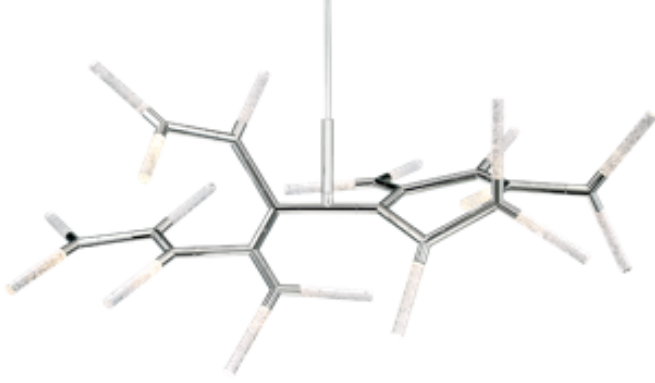

Project:

Location:

Fixture Type:

Catalog Number:

AVAILABLE FINISHES:

Kryptonite

PD-54728

PRODUCT DESCRIPTION

Like frozen branches shimmering with ice, Kryptonite takes inspiration from the beauty of nature, but its elegant geometrical form and the dazzling LED technology transcend the trees for a spectacular statement piece perfect in luxury homes, hotel atriums and opulent restaurants. Aluminum hardware finished in polished nickel is enjoined with sparkling rods of artisanal Piastra glass, and the arms are rotatable so you can personalize the look for whatever space you're designing.

FEATURES

- Driver concealed within the canopy
- Cylindrical Piastra crystal shades
- Rotatable arms, adjusts at joints for customization
- Three 12" and one 6" down rods included (additional sold separately)

PD-54728

Model & Size	Color Temp	Finish	LED Watts	LED Lumens	Delivered Lumens
PD-54728 40"	3000K 3000K	BK Black PN Polished Nickel	46W 46W	1780 1780	1245 1245

Example: **PD-54728-PN**

For custom requests please contact customs@modernforms.com