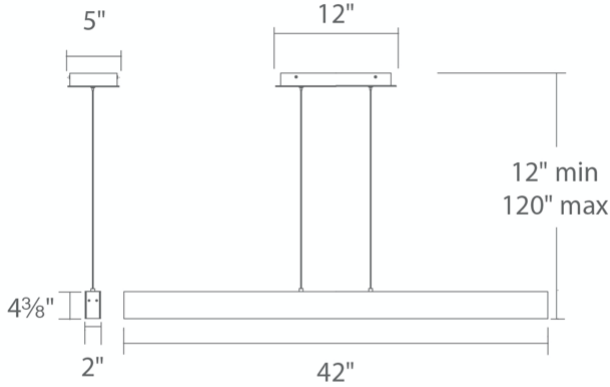

FEATURES

- 277V option available for special order.
- Transformer concealed within the canopy
- Vintage pebble-grain leather

SPECIFICATIONS

Rated Life	80000 Hours
Standards	ETL, cETL,Damp Location Listed
Input	120 VAC,50/60Hz
Dimming	ELV
Color Temp	3000K
CRI	90
Construction	Aluminum with vintage leather

REPLACEMENT PARTS

RPL-GLA-51542 - Glass

Model & Size	Color Temp	Finish	LED Watts	LED Lumens	Delivered Lumens
PD-51542 42"	3000K	BK Black	48W	1716	746

Example: **PD-51542-BK**

•For 277V special order, add an "F" before the finish: PD-51542F-BK