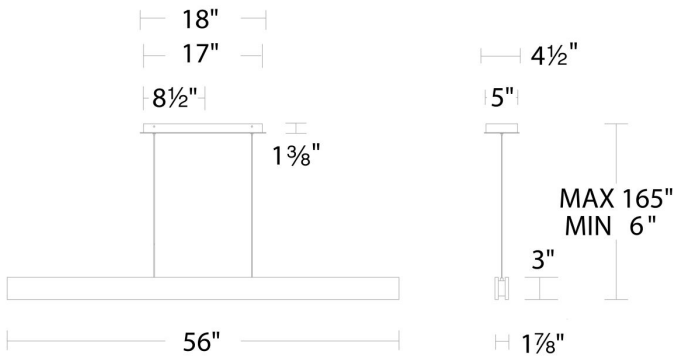

REPLACEMENT PARTS

RPL-GLA-58756 - Glass

PD-58756

Model & Size	Color Temp	Finish	LED Watts	LED Lumens	Delivered Lumens
PD-58756 56"	3000K 3000K	DW Dark Walnut WAL Walnut	74W 74W	2810 2810	1113 1113

Example: **PD-58756-WAL**

•For 277V special order, add an "F" before the finish: PD-58756F-WAL

For custom requests please contact customs@modernforms.com