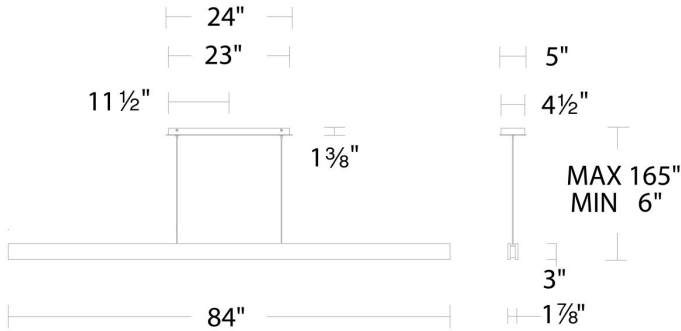

SPECIFICATIONS

Rated Life	80000 Hours
Standards	ETL, cETL, Damp Location Listed
Input	120 VAC, 50/60Hz
Dimming	ELV
Color Temp	3000K
CRI	90
Construction	Aluminum hardware with solid wood