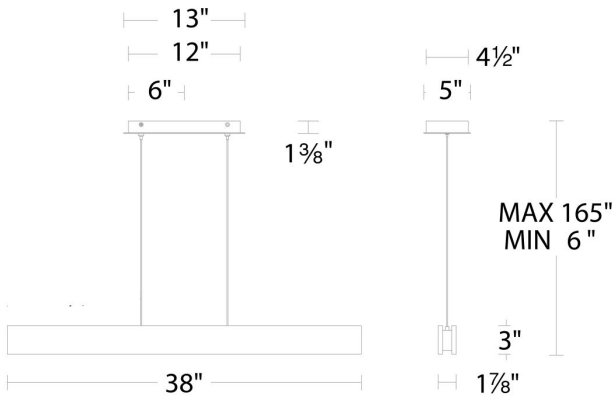

**FEATURES**

- 277V option available for special order.
- Transformer concealed within the canopy
- Unique wood grain
- Tempered glass diffuser with sanded surface
- End-to-end LED modules for even illumination
- Can be mounted on a sloped ceiling

RPL-GLA-58738 - Glass

PD-58738

Model & Size	Color Temp	Finish	LED Watts	LED Lumens	Delivered Lumens
PD-58738 38"	3000K 3000K	DW Dark Walnut WAL Walnut	44W 44W	1736 1736	770 770

Example: **PD-58738-WAL**

•For 277V special order, add an "F" before the finish: PD-58738F-WAL