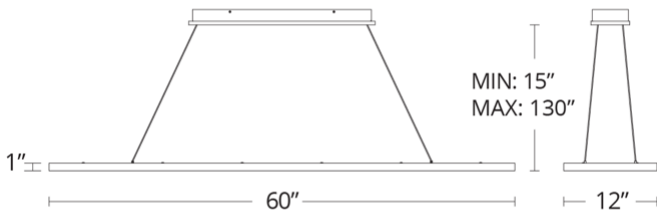

Project: _____

Location: _____

Fixture Type: _____

Catalog Number: _____

AVAILABLE FINISHES:

Tablet

PD-94860

PRODUCT DESCRIPTION

FEATURES

- Dark walnut wood
- Edge-lit LED modules with light extraction panel for ambient illumination
- Unique wood grain

SPECIFICATIONS

Rated Life	50000 Hours
Standards	ETL, cETL,Damp Location Listed,Title 24 JA8: 2019 Compliant
Input	120-277V,50/60Hz
Dimming	ELV, 0-10V
Color Temp	3000K
CRI	90
Construction	Aluminum hardware with dark walnut wood