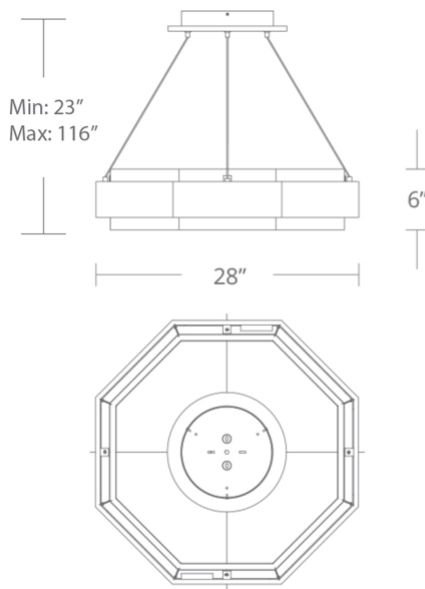

PD-88828

Model & Size	Color Temp	Finish	LED Watts	LED Lumens	Delivered Lumens
PD-88828 28"	3000K	DW Dark Walnut	55W	5335	3959

Example: **PD-88828-DW**

For custom requests please contact customs@modernforms.com