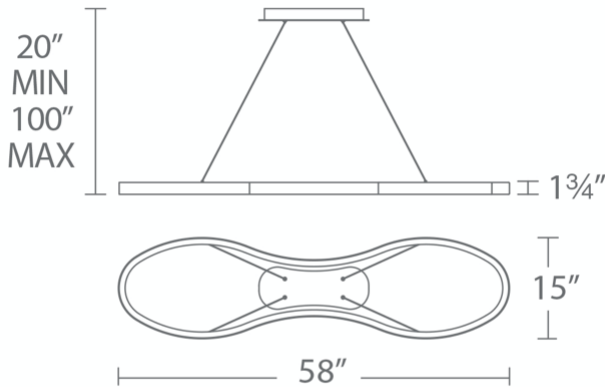

Project: _____

Location: _____

Fixture Type: _____

Catalog Number: _____

AVAILABLE FINISHES:

Nimbus

PD-90858

FEATURES

- Transformer concealed within the canopy
- Silicon diffusers for even illumination
- Thin powered aircraft cables provide an ultra clean look for adjustable suspension height

SPECIFICATIONS

Rated Life	50000 Hours
Standards	ETL, cETL,Damp Location Listed
Input	120 VAC,50/60Hz
Dimming	ELV
Color Temp	3000K
CRI	90
Construction	Extruded aluminum hardware, silica gel diffuser

PD-90858

Model & Size	Color Temp	Finish	LED Watts	LED Lumens	Delivered Lumens
PD-90858 58"	3000K	TT Titanium	37W	2567	1604

Example: **PD-90858-TT**

For custom requests please contact customs@modernforms.com