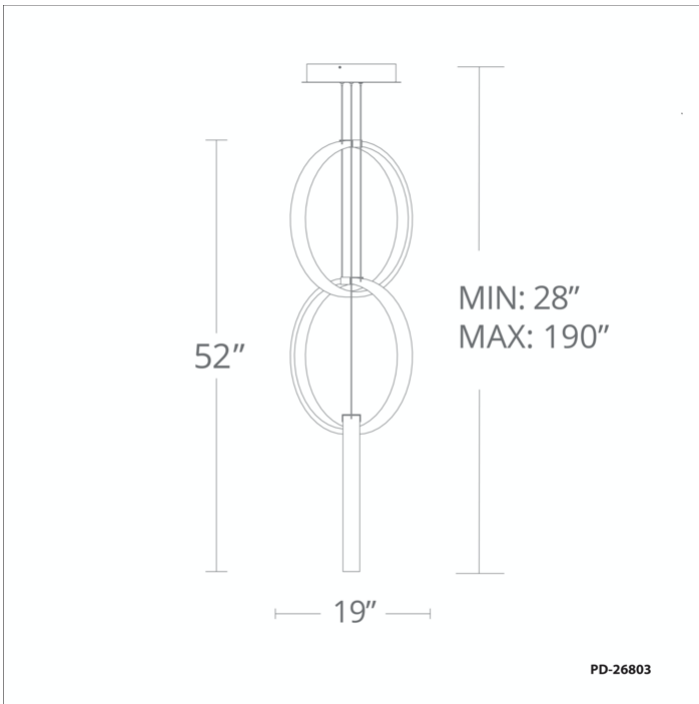

## Rings

PD-26803

**PRODUCT DESCRIPTION**

Breakthrough LED technology and clever engineering details elevate the classic chain motif on this pendant. Each circle features a magnetic closure to create a seamless look, which is echoed by the ultra-thin powered aircraft cables and round canopy. Light radiates from inside each loop, delivering warm, energy-efficient illumination into atriums and living spaces.

Model & Size	Color Temp & CRI	Watt	Lumens	Finish
PD-26803 52" - 3 Lights	3000K 90 3000K 90	71W 71W	2706 2706	BK Black TT Titanium

Example: **PD-26803-TT**

For custom requests please contact [customs@modernforms.com](mailto:customs@modernforms.com)