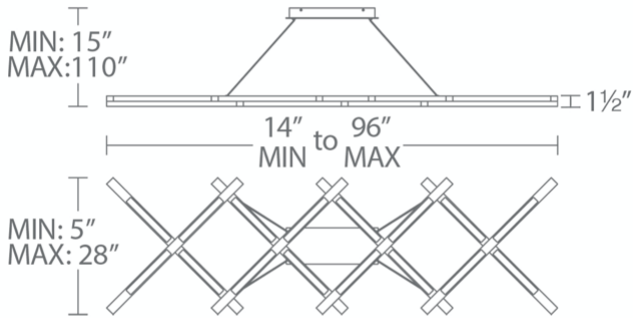

- Driver concealed within the canopy
- Sanded acrylic diffuser
- Contracts and extends 10-170 degrees for customizable shape
- Thin powered aircraft cables provide an ultra clean look for adjustable suspension height

PD-32880

| Model & Size | Color Temp | Finish | LED Watts | LED Lumens | Delivered Lumens |
|--------------|----------------|---------------------------------|----------------|--------------|------------------|
| PD-32880 80" | 3000K 3000K | AL Brushed Aluminum BK Black | 88.8W 88.8W | 5887 5887 | 4988 4988 |