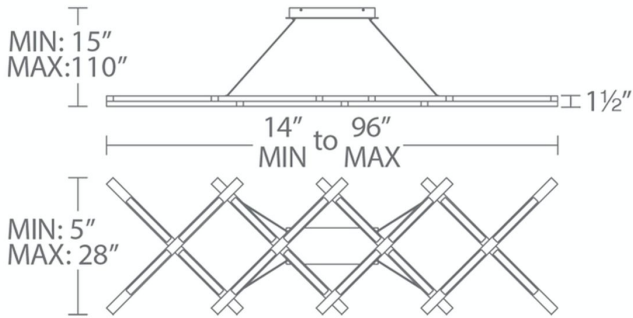

# Scissors

PD-32880

**PRODUCT DESCRIPTION**

A customizable design that can contract or expand into the exact shape you want, Scissors cuts a fine figure in dining rooms, museum display areas, hotels and more. Finely crafted strips of extruded aluminum are affixed without the appearance of any fasteners for a finished appeal, while cutting-edge LEDs create a smooth, even illumination that's consistent across each section of the design.

**FEATURES**

- Driver concealed within the canopy
- Sanded acrylic diffuser
- Contracts and extends 10-170 degrees for customizable shape
- Thin powered aircraft cables provide an ultra clean look for adjustable suspension height
- Can be mounted on a sloped ceiling

PD-32880

Model & Size	Color Temp	Finish	LED Watts	LED Lumens	Delivered Lumens
PD-32880 80"	3000K 3000K	AL Brushed Aluminum BK Black	88.8W 88.8W	5887 5887	4988 4988

Example: **PD-32880-BK**

For custom requests please contact [customs@modernforms.com](mailto:customs@modernforms.com)