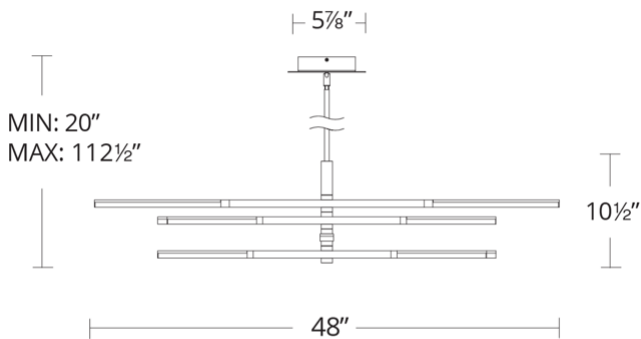

Project:

Location:

Fixture Type:

Catalog Number:

AVAILABLE FINISHES:

Stacked

PD-50748

FEATURES

- Driver concealed within the canopy
- Silicon diffusers for even illumination
- Rotatable arms and articulating lights adjust 360-degrees for customization
- Slope ceiling adaptable. Hang straight swivels up to 90 degrees
- Three 12" and one 6" down rods included (additional sold separately)

PD-50748

| Model & Size | Color Temp | Finish | LED Watts | LED Lumens | Delivered Lumens |
|--------------|------------|---------------------|-----------|------------|------------------|
| PD-50748 48" | 3000K | AL Brushed Aluminum | 41.6W | 4047 | 2102 |
| | 3000K | BK Black | 41.6W | 4047 | 2102 |
| | 3000K | BR Brushed Brass | 41.6W | 4047 | 2102 |