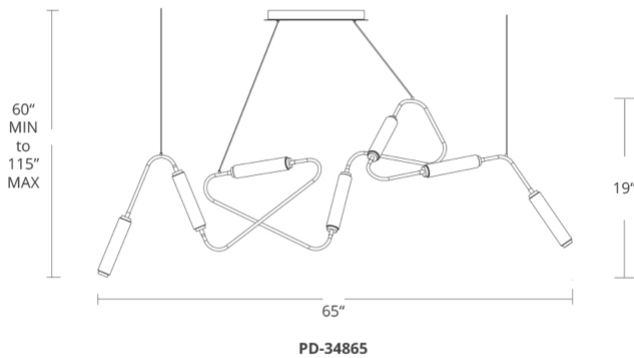

Project: _____

Location: _____

Fixture Type: _____

Catalog Number: _____

AVAILABLE FINISHES:

Firefly

PD-34865

PRODUCT DESCRIPTION

FEATURES

- Transformer concealed within the canopy
- Flexible steel hardware with artisanal Piastra glass
- Pieces can be easily assembled by hand for a customizable shape

SPECIFICATIONS

Rated Life	50000 Hours
Standards	ETL, cETL, Damp Location Listed
Input	120 VAC, 50/60Hz
Dimming	ELV
Color Temp	3000K
CRI	90
Construction	Flexible steel hardware with artisanal Piastra glass

Model & Size	Color Temp	Finish	LED Watts	LED Lumens	Delivered Lumens
PD-34865 65"	3000K	PN Polished Nickel	40W	2723	2001

Example: **PD-34865-PN**

For custom requests please contact customs@modernforms.com