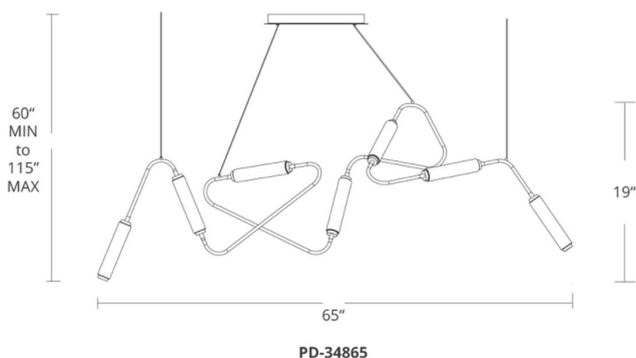

**FEATURES**

- Transformer concealed within the canopy
- Flexible steel hardware with artisanal Piastra glass
- Pieces can be easily assembled by hand for a customizable shape
- Can be mounted on a sloped ceiling

**REPLACEMENT PARTS**

RPL-GLA-34865 - Glass

Model & Size	Color Temp	Finish	LED Watts	LED Lumens	Delivered Lumens
PD-34865 65"	3000K	PN Polished Nickel	40W	2723	2001

Example: **PD-34865-PN**

For custom requests please contact [customs@modernforms.com](mailto:customs@modernforms.com)