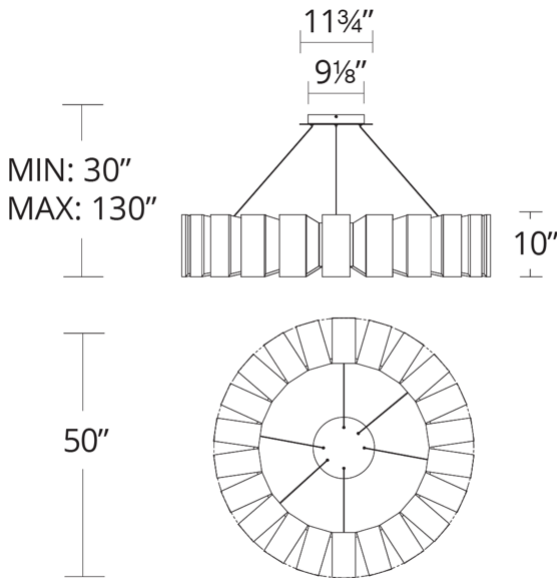

- Driver concealed within the canopy
- Sanded acrylic diffuser
- Thin powered aircraft cables provide an ultra clean look for adjustable suspension height

SPECIFICATIONS

| | |
|---------------------|---|
| Rated Life | 50000 Hours |
| Standards | ETL, cETL, Damp Location Listed, Title 24 JA8: 2019 Compliant |
| Input | 120-277V, 50/60Hz |
| Dimming | ELV, 0-10V, TRIAC |
| Color Temp | 3000K |
| CRI | 90 |
| Construction | Aluminum hardware, Sanded acrylic cylinder |

PD-75934

| Model & Size | Color Temp | Finish | LED Watts | LED Lumens | Delivered Lumens |
|--------------|------------|---------------|-----------|------------|------------------|
| PD-75934 34" | 3000K | AB Aged Brass | 46.9W | 2793 | 2282 |

PD-75950

FEATURES

- Driver concealed within the canopy
- Sanded acrylic diffuser
- Thin powered aircraft cables provide an ultra clean look for adjustable suspension height

SPECIFICATIONS

| | |
|---------------------|--|
| Rated Life | 50000 Hours |
| Standards | ETL, cETL,Damp Location Listed, Title 24 JA8: 2019 Compliant |
| Input | 120-277V, 50/60Hz |
| Dimming | ELV, 0-10V, TRIAC |
| Color Temp | 3000K |
| CRI | 90 |
| Construction | Aluminum hardware, Sanded acrylic cylinder |

PD-75950

| Model & Size | Color Temp | Finish | LED Watts | LED Lumens | Delivered Lumens |
|--------------|------------|---------------|-----------|------------|------------------|
| PD-75950 50" | 3000K | AB Aged Brass | 64.4W | 3310 | 2696 |