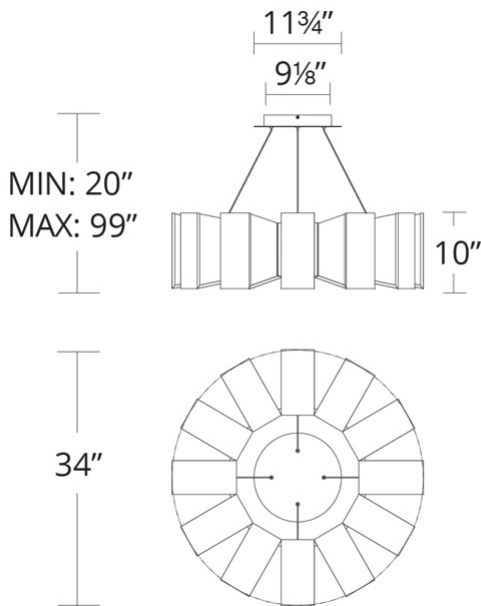

- Driver concealed within the canopy
- Sanded acrylic diffuser
- Thin powered aircraft cables provide an ultra clean look for adjustable suspension height

SPECIFICATIONS

| | |
|---------------------|---|
| Rated Life | 50000 Hours |
| Standards | ETL, cETL, Damp Location Listed, Title 24 JA8: 2019 Compliant |
| Input | 120-277V, 50/60Hz |
| Dimming | ELV, 0-10V, TRIAC |
| Color Temp | 3000K |
| CRI | 90 |
| Construction | Aluminum hardware, Sanded acrylic cylinder |

PD-75934

| Model & Size | Color Temp | Finish | LED Watts | LED Lumens | Delivered Lumens |
|--------------|------------|---------------|-----------|------------|------------------|
| PD-75934 34" | 3000K | AB Aged Brass | 46.9W | 2793 | 2282 |

PD-75950

| Model & Size | Color Temp | Finish | LED Watts | LED Lumens | Delivered Lumens |
|--------------|------------|---------------|-----------|------------|------------------|
| PD-75950 50" | 3000K | AB Aged Brass | 64.4W | 3310 | 2696 |