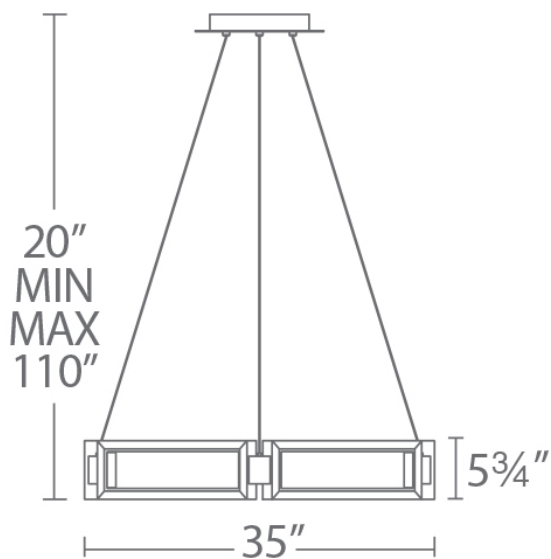

PD-50835

Model & Size	Color Temp	Finish	LED Watts	LED Lumens	Delivered Lumens
PD-50835 36"	3000K	AB Aged Brass	78.2W	6753	4437

Example: **PD-50835-AB**

For custom requests please contact customs@modernforms.com