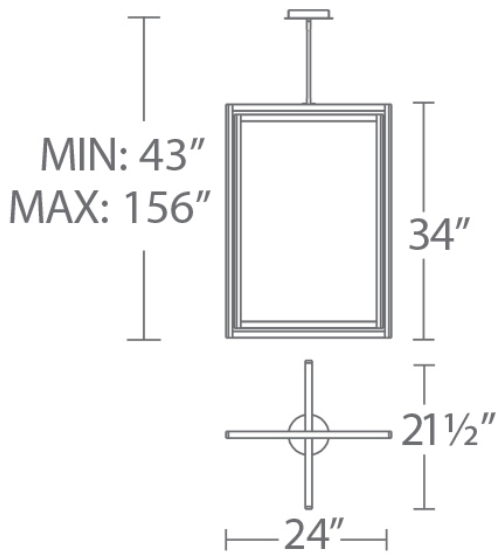

FEATURES

- Driver concealed within the canopy
- Sanded acrylic diffuser spreads light evenly
- Slope ceiling adaptable. Hang straight swivels up to 90 degrees

SPECIFICATIONS

| | |
|--------------|--|
| Rated Life | 55000 Hours |
| Standards | ETL, cETL,Damp Location Listed, Title 24 JA8: 2019 Compliant |
| Input | 120-277V, 50/60Hz |
| Dimming | ELV, 0-10V, TRIAC |
| Color Temp | 3000K |
| CRI | 90 |
| Construction | Steel hardware, sanded acrylic diffuser |

PD-45926

| Model & Size | Color Temp | Finish | LED Watts | LED Lumens | Delivered Lumens |
|--------------|------------|---------------|-----------|------------|------------------|
| PD-45926 26" | 3000K | AB Aged Brass | 37W | 2991 | 2094 |