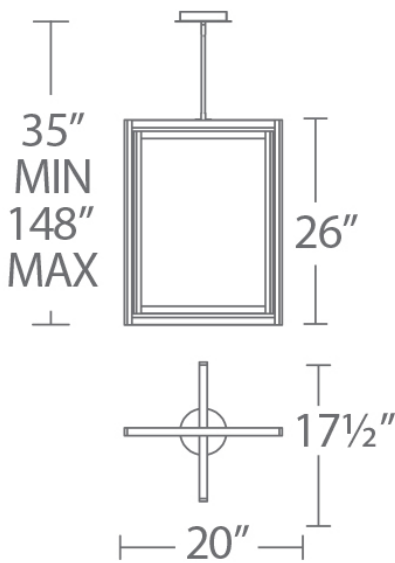

FEATURES

- Driver concealed within the canopy
- Sanded acrylic diffuser spreads light evenly
- Slope ceiling adaptable. Hang straight swivels up to 90 degrees

SPECIFICATIONS

| | |
|--------------|--|
| Rated Life | 55000 Hours |
| Standards | ETL, cETL,Damp Location Listed, Title 24 JA8: 2019 Compliant |
| Input | 120-277V, 50/60Hz |
| Dimming | ELV, 0-10V, TRIAC |
| Color Temp | 3000K |
| CRI | 90 |
| Construction | Steel hardware, sanded acrylic diffuser |

PD-45926

| Model & Size | Color Temp | Finish | LED Watts | LED Lumens | Delivered Lumens |
|--------------|------------|---------------|-----------|------------|------------------|
| PD-45926 26" | 3000K | AB Aged Brass | 37W | 2991 | 2094 |