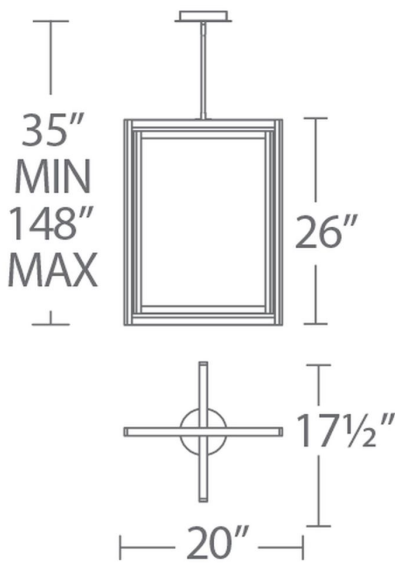

**REPLACEMENT PARTS**

- RPL-ROD-IN06-BB - 6" Rod
- RPL-ROD-IN12-BB - 12" Rod

PD-45926

Model & Size	Color Temp	Finish	LED Watts	LED Lumens	Delivered Lumens
PD-45926 26"	3000K	AB Aged Brass	37W	2991	2094

Example: **PD-45926-AB**