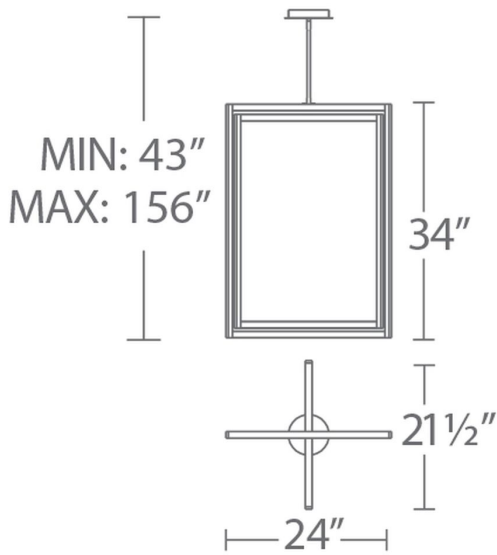

**FEATURES**

- Driver concealed within the canopy
- Sanded acrylic diffuser spreads light evenly
- Slope ceiling adaptable. Hang straight swivels up to 90 degrees

**SPECIFICATIONS**

Rated Life	55000 Hours
Standards	ETL, cETL, Damp Location Listed, Title 24 JA8: 2019 Compliant
Input	120-277 VAC, 50/60Hz
Dimming	ELV, 0-10V, TRIAC
Color Temp	3000K
CRI	90
Construction	Steel hardware, sanded acrylic diffuser

**REPLACEMENT PARTS**

- RPL-ROD-IN06-BB - 6" Rod
- RPL-ROD-IN12-BB - 12" Rod

PD-45934

Model & Size	Color Temp	Finish	LED Watts	LED Lumens	Delivered Lumens
PD-45934 34"	3000K	AB Aged Brass	43W	3429	2400

Example: **PD-45934-AB**