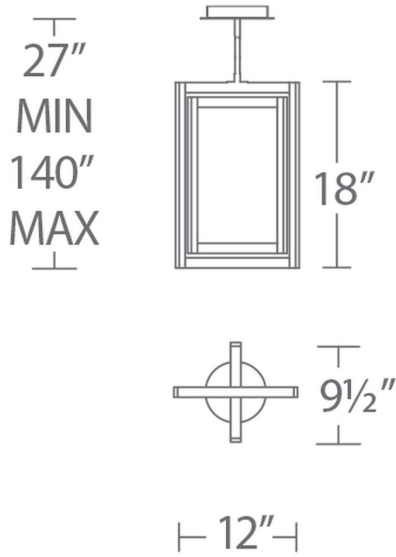

**FEATURES**

- Driver concealed within the canopy
- Sanded acrylic diffuser spreads light evenly
- Slope ceiling adaptable. Hang straight swivels up to 90 degrees

**SPECIFICATIONS**

Rated Life	55000 Hours
Standards	ETL, cETL, Damp Location Listed, Title 24 JA8: 2019 Compliant
Input	120-277 VAC, 50/60Hz
Dimming	ELV, 0-10V, TRIAC
Color Temp	3000K
CRI	90
Construction	Steel hardware, sanded acrylic diffuser

**REPLACEMENT PARTS**

- RPL-ROD-IN06-BB - 6" Rod
- RPL-ROD-IN12-BB - 12" Rod

PD-45918

Model & Size	Color Temp	Finish	LED Watts	LED Lumens	Delivered Lumens
PD-45918 18"	3000K	AB Aged Brass	26W	1850	1295

Example: **PD-45918-AB**