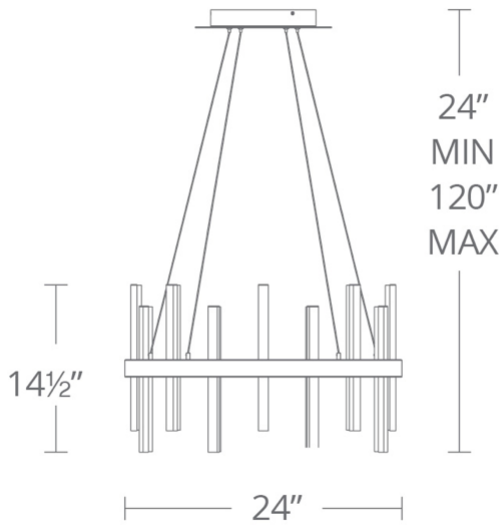

- Driver concealed within the canopy
- Sanded acrylic diffuser spreads light evenly
- Thin powered aircraft cables provide an ultra clean look for adjustable suspension height

**SPECIFICATIONS**

Rated Life	50000 Hours
Standards	ETL, cETL,Damp Location Listed,Title 24 JA8: 2019 Compliant
Input	120-277V,50/60Hz
Dimming	ELV, 0-10V, TRIAC
Color Temp	3000K
CRI	90
Construction	Aluminum hardware, Sanded acrylic diffuser

Model & Size	Color Temp	Finish	LED Watts	LED Lumens	Delivered Lumens
PD-87924 24"	3000K	BK/AB Black & Aged Brass	56W	5040	2425

Example: **PD-87924-BK/AB**

For custom requests please contact [customs@modernforms.com](mailto:customs@modernforms.com)