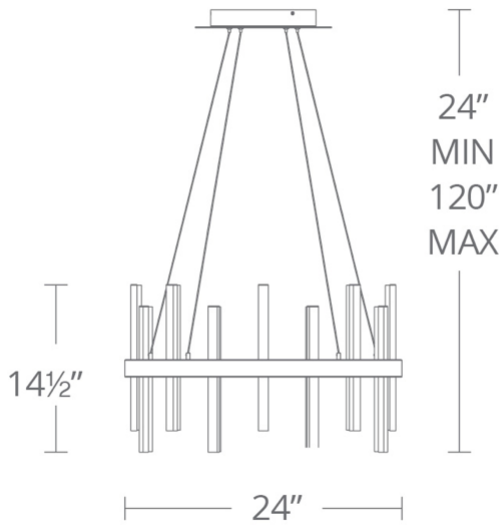

Project: _____

Location: _____

Fixture Type: _____

Catalog Number: _____

AVAILABLE FINISHES:

Harmonix

PD-87924

PRODUCT DESCRIPTION

SPECIFICATIONS

Rated Life	50000 Hours
Standards	ETL, cETL,Damp Location Listed, Title 24 JA8: 2019 Compliant
Input	120-277V,50/60Hz
Dimming	ELV, 0-10V, TRIAC
Color Temp	3000K
CRI	90
Construction	Aluminum hardware, Sanded acrylic diffuser

Model & Size	Color Temp	Finish	LED Watts	LED Lumens	Delivered Lumens
PD-87924 24"	3000K	BK/AB Black & Aged Brass	56W	5040	2425

Example: **PD-87924-BK/AB**

For custom requests please contact customs@modernforms.com