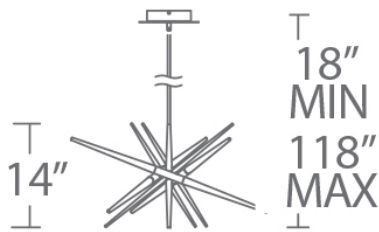

26⁷/₁₆"

PD-92927

Model & Size	Color Temp	Finish	LED Watts	LED Lumens	Delivered Lumens
PD-92927 27"	3500K 3500K	AB Aged Brass PN Polished Nickel	16W 16W	584 584	552 552

Example: **PD-92927-PN**

For custom requests please contact customs@modernforms.com