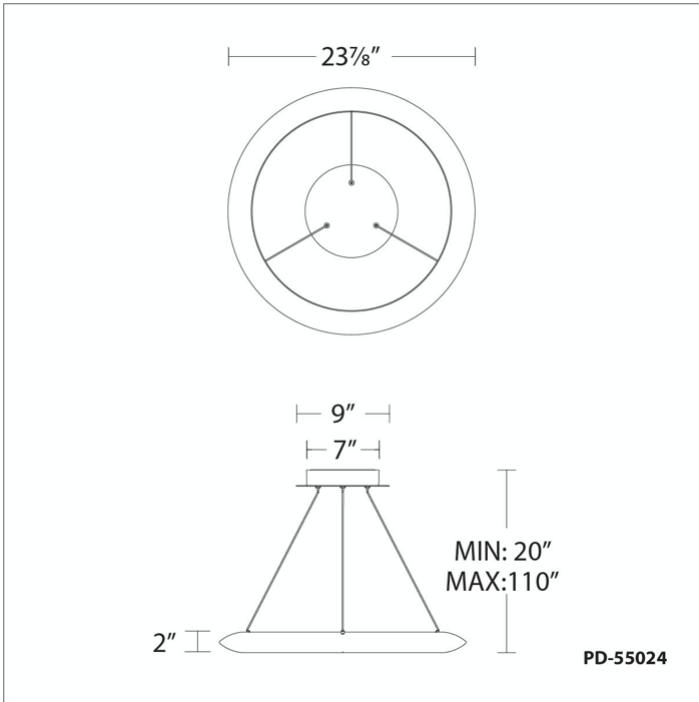

SPECIFICATIONS

Rated Life	50000 Hours
Standards	ETL, cETL,Damp Location Listed, Title 24 JA8: 2019 Compliant
Input	120-277V, 50/60Hz
Dimming	ELV, 0-10V, TRIAC
Color Temp	3500K, 3000K, 2700K
CRI	90
Construction	Aluminum body with PC diffuser