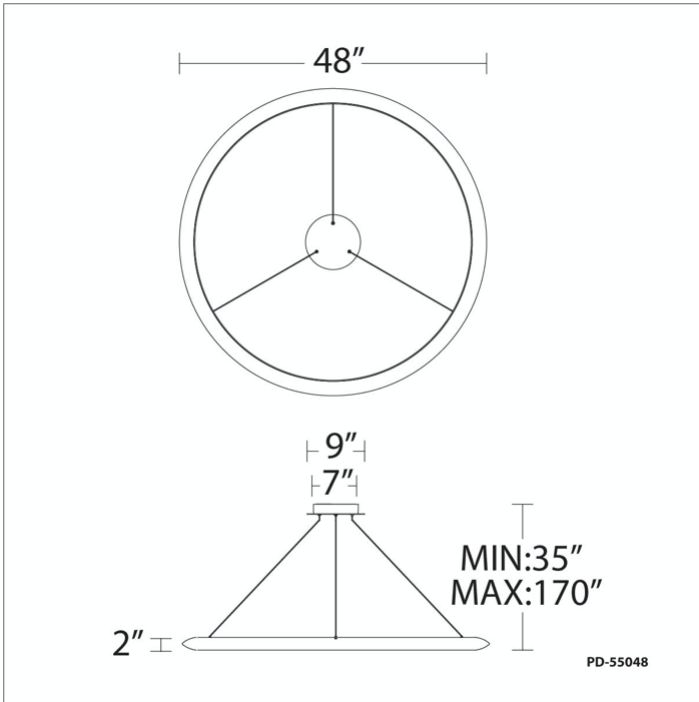

SPECIFICATIONS

Rated Life	50000 Hours
Standards	ETL, cETL,Damp Location Listed, Title 24 JA8: 2019 Compliant
Input	120-277V, 50/60Hz
Dimming	ELV, 0-10V, TRIAC
Color Temp	3500K, 3000K, 2700K
CRI	90
Construction	Aluminum body with PC diffuser