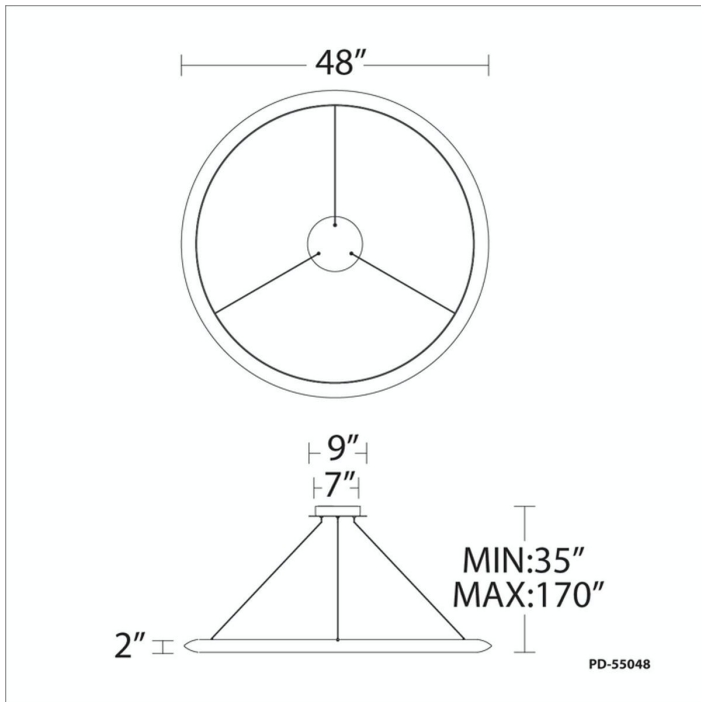

SPECIFICATIONS

Rated Life	50,000 Hours
Standards	ETL, cETL, Damp Location Listed, Title 24 JA8: 2019 Compliant
Input	120-277 VAC, 50/60Hz
Dimming	ELV, 0-10V, TRIAC
Color Temp	3500K, 3000K, 2700K
CRI	90
Construction	Aluminum body with PC diffuser