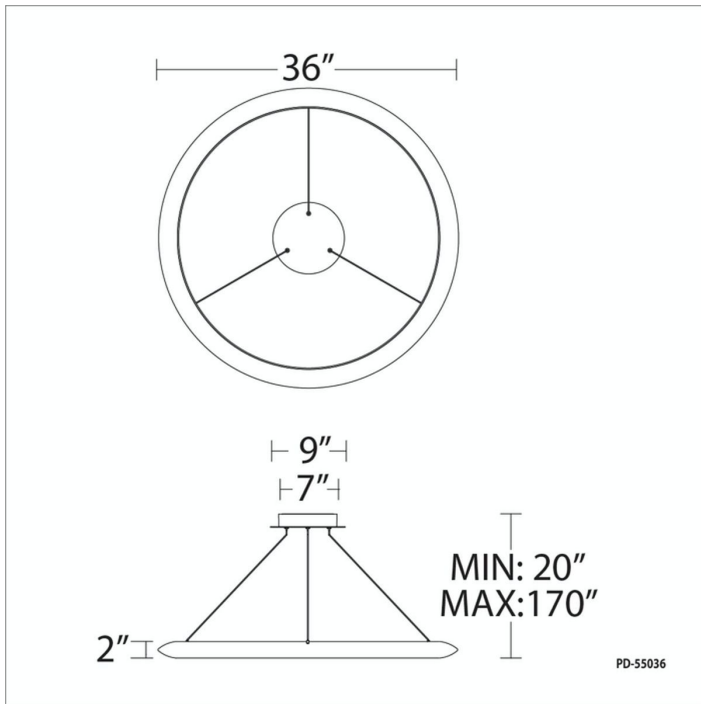

SPECIFICATIONS

Rated Life	50,000 Hours
Standards	ETL, cETL,Damp Location Listed,Title 24 JA8: 2019 Compliant
Input	120-277 VAC,50/60Hz
Dimming	ELV, 0-10V, TRIAC
Color Temp	3500K,3000K,2700K
CRI	90
Construction	Aluminum body with PC diffuser