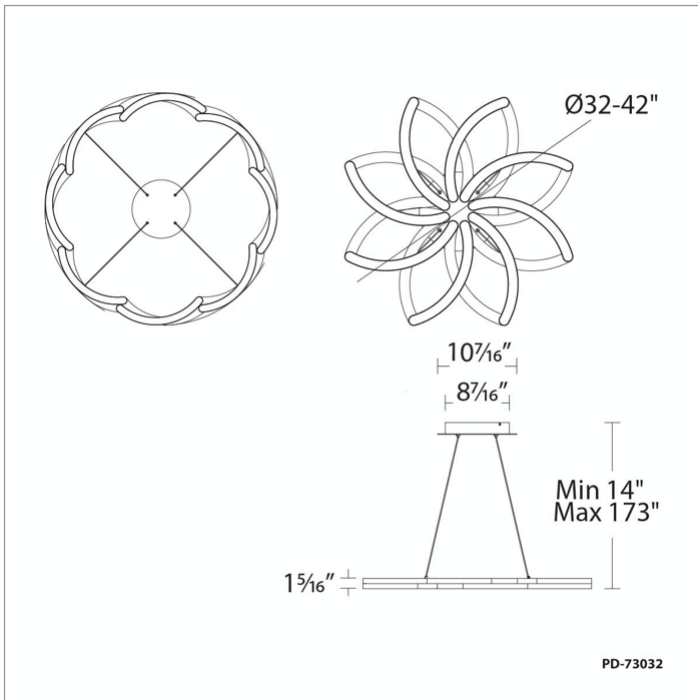

Project: _____

Location: _____

Fixture Type: _____

Catalog Number: _____

AVAILABLE FINISHES:

Bloom

PD-73032

PRODUCT DESCRIPTION

Spectacular, yet distinctly different looks from one finely-crafted light piece. From a bud of concentrated light to a crown of light.

FEATURES

- Driver concealed within the canopy
- Extends and retracts mechanically from 32" to 42"
- Spin-on round canopy with minimal hardware
- Thin powered aircraft cables provide an ultra clean look for adjustable suspension height

SPECIFICATIONS

Rated Life	50000 Hours
Standards	ETL, cETL,Damp Location Listed, Title 24 JA8: 2019 Compliant
Input	120-277V, 50/60Hz
Dimming	ELV, 0-10V, TRIAC
Color Temp	3000K
CRI	90
Construction	Aluminum body with acrylic diffuser

Model & Size	Color Temp	Finish	LED Watts	LED Lumens	Delivered Lumens
PD-73032 32"	3000K 3000K	AL Brushed Aluminum BK Black	45.2W 45.2W	3679 3679	2366 2366

Example: **PD-73032-BK**

For custom requests please contact customs@modernforms.com