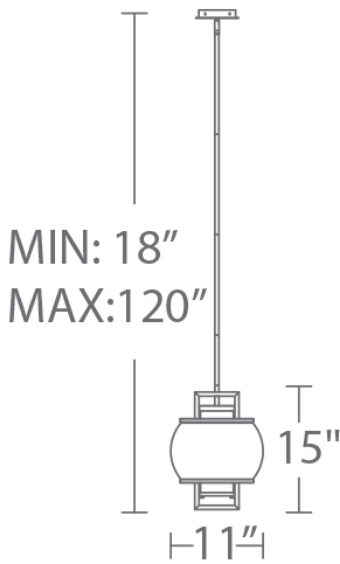

Project: _____

Location: _____

Fixture Type: _____

Catalog Number: _____

AVAILABLE FINISHES:

Lucid

PD-W74615

FEATURES

SPECIFICATIONS

Rated Life	50000 Hours
Standards	ETL, cETL, Wet Location Listed, IP65
Input	120 VAC, 50/60Hz
Dimming	ELV
Color Temp	3000K
CRI	90
Construction	Aluminum construction with mouth blown clear etched opal glass

REPLACEMENT PARTS

- RPL-GLA-74615-01 - Outer Glass
- RPL-GLA-74615-02 - Inner Glass

PD-W74615

Model & Size	Color Temp	Finish	LED Watts	LED Lumens	Delivered Lumens
PD-W74615 15"	3000K	BK Black	13.2W	860	676