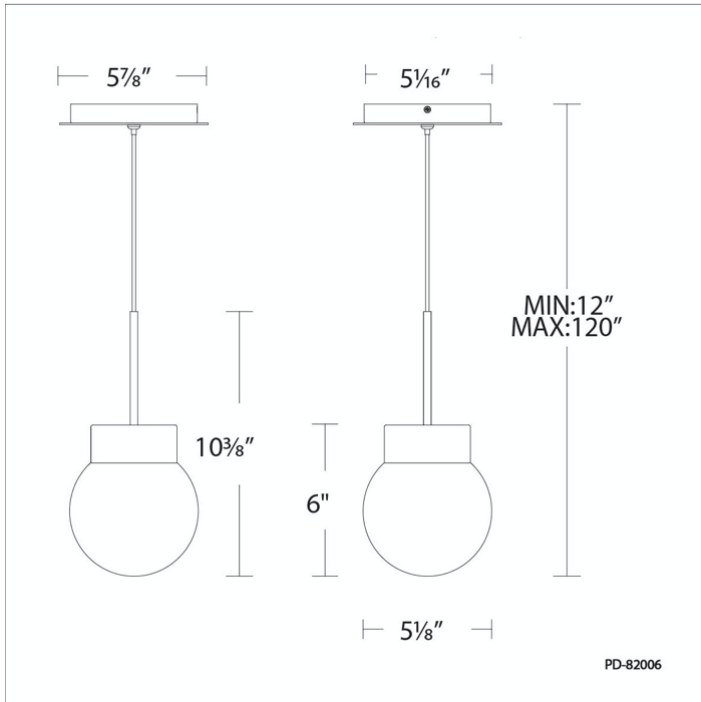

## Double Bubble

PD-82006

**PRODUCT DESCRIPTION**

A minimalist take on a crystal ball. Two geometrically concentric spheres are laser-etched within K9 optically perfect crystal. When illuminated with the latest in LED technology the double bubble within is a curious diffuse floating light.

**FEATURES**

- Driver concealed within the canopy
- Light is evenly diffused through laser etched crystal ball
- Thin powered aircraft cables provide an ultra clean look for adjustable suspension height
- Title 24 option available (special order) with driver concealed within canopy

**SPECIFICATIONS**

Rated Life	50000 Hours
Standards	ETL, cETL, Damp Location Listed
Input	120-277V, 50/60Hz
Driver Dimension	2.8" x 1.3" x 1.2"
Dimming	ELV
Color Temp	3000K
CRI	90
Construction	Steel body with crystal diffuser

**REPLACEMENT PARTS**

RPL-GLA-68809 - Crystal Glass

Model & Size	Color Temp	Finish	LED Watts	LED Lumens	Delivered Lumens
PD-82006 6"	3000K	AB Aged Brass	7.4W	559	538
	3000K	BK Black	7.4W	559	538
	3000K	SN Satin Nickel	7.4W	559	538