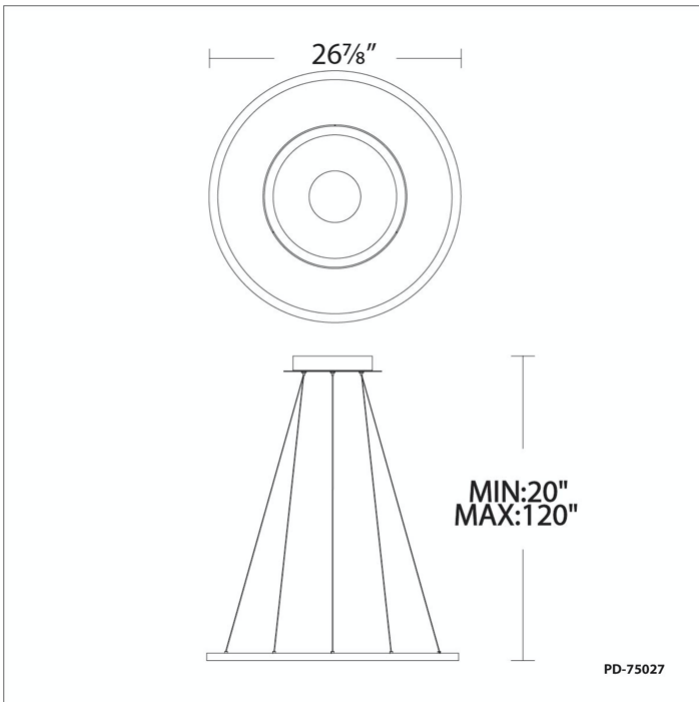

# Jupiter

PD-75027

**PRODUCT DESCRIPTION**

Two orbits of cosmic dust dancing in space. Rings can be adjusted independently to create a spectacular modern statement of varying relational elements.

**FEATURES**

- Driver concealed within the canopy
- Spin-on round canopy with minimal hardware
- Reclaimed K5 crystal
- Thin powered aircraft cables provide an ultra clean look for adjustable suspension height

**SPECIFICATIONS**

Model & Size	Color Temp	Finish	LED Watts	LED Lumens	Delivered Lumens
PD-75027 27"	3000K	BK Black	62.2W	5177	4612

Example: **PD-75027-BK**

For custom requests please contact [customs@modernforms.com](mailto:customs@modernforms.com)