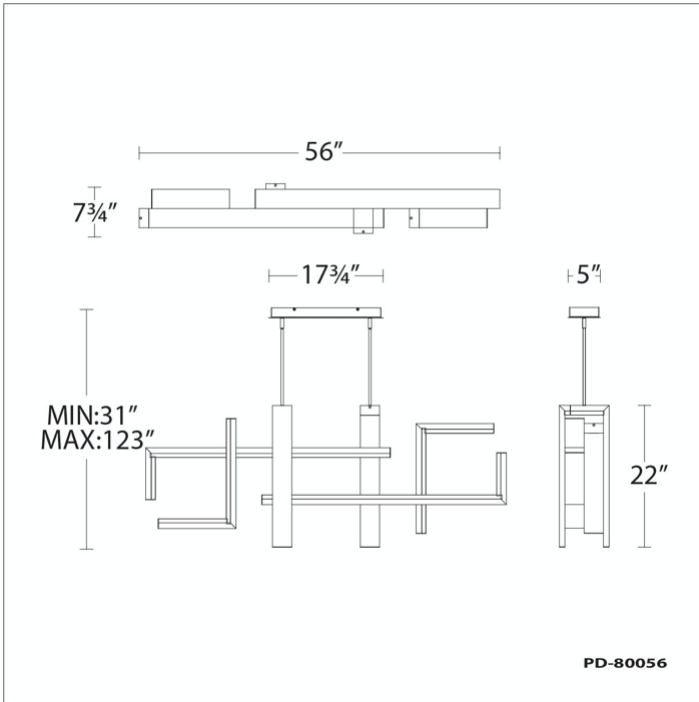

# Jackal

PD-80056

**PRODUCT DESCRIPTION**

Like star-crossed lovers never to meet, parallels of finely-finished lines and light create the intriguing display.

**FEATURES**

- Driver concealed within the canopy
- Ambient light distributed from multiple diffusers
- Six 12" and two 6" down rods included (additional sold separately)
- Slope ceiling adaptable. Hang straight swivels up to 90 degrees

**SPECIFICATIONS**

Rated Life	50000 Hours
Standards	ETL, cETL, Damp Location Listed, Title 24 JA8: 2019 Compliant
Input	120-277V, 50/60Hz
Dimming	ELV, 0-10V, TRIAC
Color Temp	3000K
CRI	90
Construction	Aluminum body with silicone diffuser

Model & Size	Color Temp	Finish	LED Watts	LED Lumens	Delivered Lumens
PD-80056 56"	3000K	AB Aged Brass	40.2W	2794	1937
	3000K	BK Black	40.2W	2794	1937

Example: **PD-80056-BK**

For custom requests please contact [customs@modernforms.com](mailto:customs@modernforms.com)