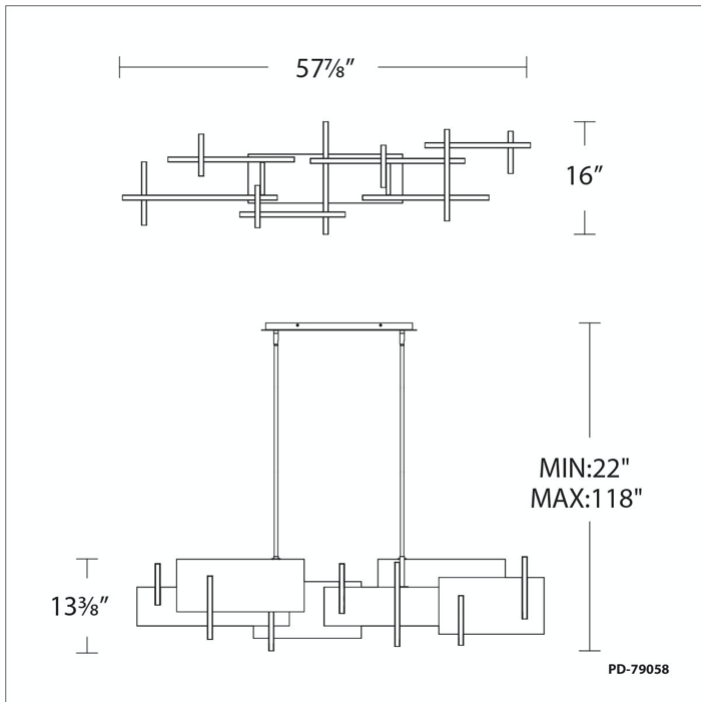

**FEATURES**

- Driver concealed within the canopy
- Ambient light distributed from multiple diffusers
- Slope ceiling adaptable. Hang straight swivels up to 90 degrees

**SPECIFICATIONS**

Rated Life	66000 Hours
Standards	ETL, cETL,Damp Location Listed
Input	120-277V,50/60Hz
Dimming	ELV, 0-10V, TRIAC
Color Temp	3000K
CRI	90
Construction	Aluminum body with acrylic diffuser

**REPLACEMENT PARTS**

- RPL-ROD-IN06-BB - 6" rod
- RPL-ROD-IN12-BB - 12" rod
- HDW-SY20-CE - Hardware pack

Model & Size	Color Temp	Finish	LED Watts	LED Lumens	Delivered Lumens
PD-79058 58"	3000K	AB Aged Brass	46.6W	6000	1169