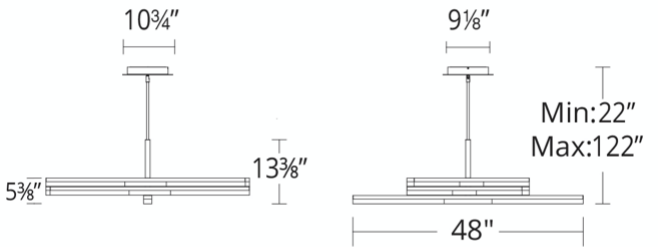

Illustrious reclaimed crystal that has been crushed and suspended are set in rods and illuminated throughout by discretely hidden LEDs.

FEATURES

- Driver concealed within the canopy
- Articulating stems made of reclaimed K5 crystal
- Six 12" and two 6" down rods included (additional sold separately)
- Slope ceiling adaptable. Hang straight swivels up to 90 degrees

REPLACEMENT PARTS

- RPL-ROD-IN06-AB - 6" rod - AB finish
- RPL-ROD-IN06-AN - 6" rod - AN finish
- RPL-ROD-IN12-AB - 12" rod - AB finish
- RPL-ROD-IN12-AN - 12" rod - AN finish

Model & Size	Color Temp	Finish	LED Watts	LED Lumens	Delivered Lumens
PD-81006 48"	3000K 3000K	AB Aged Brass AN Antique Nickel	44.7W 44.7W	4135 4135	2489 2489