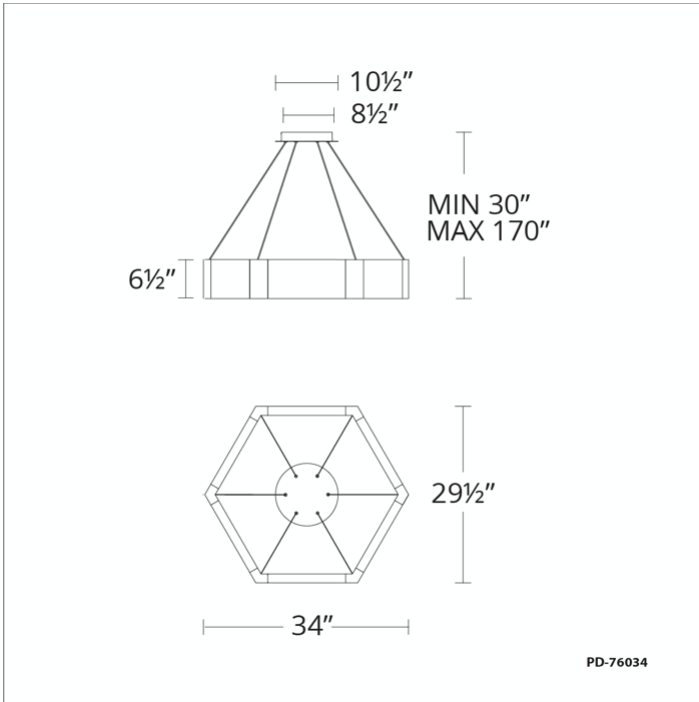

FEATURES

- Driver concealed within the canopy
- Spin-on round canopy with minimal hardware
- Reclaimed K5 crystal
- Thin powered aircraft cables provide an ultra clean look for adjustable suspension height
- NEC CODE (314.24) requires that ceiling outlet boxes in the U.S. support up to 50 lbs
- This fixture exceeds 50 lbs. and must be installed using a U.L. listed outlet box approved for up to 100 lbs. or supported independently of the outlet box

Model & Size	Color Temp	Finish	LED Watts	LED Lumens	Delivered Lumens
PD-76034 34"	3000K 3000K	AB Aged Brass AN Antique Nickel	31.7W 31.7W	2400 2400	1745 1745

Example: **PD-76034-AN**

For custom requests please contact customs@modernforms.com