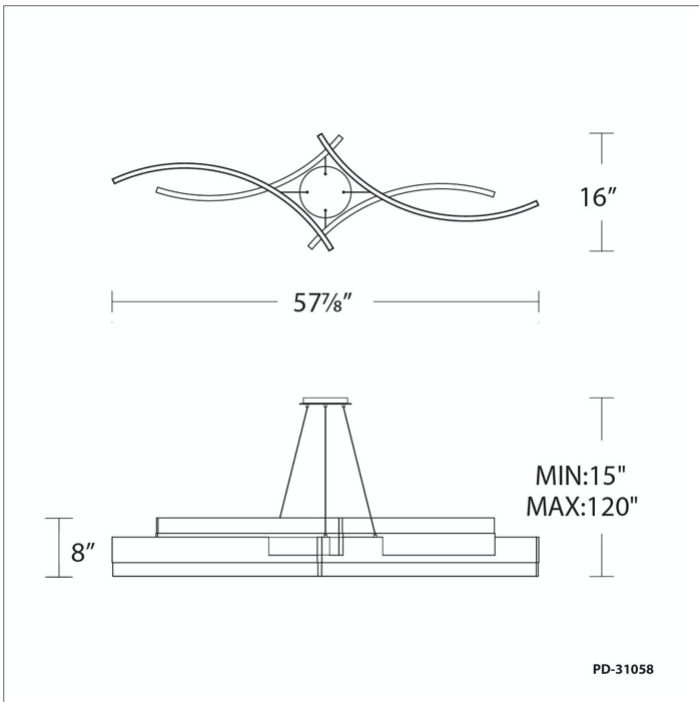

REPLACEMENT PARTS

HDW-HY20-CE - Hardware Pack

Model & Size	Color Temp	Finish	LED Watts	LED Lumens	Delivered Lumens
PD-31058 58"	3000K 3000K	AB Aged Brass BK Black	40.1W 40.1W	5300 5300	2089 2089

Example: **PD-31058-BK**

For custom requests please contact customs@modernforms.com