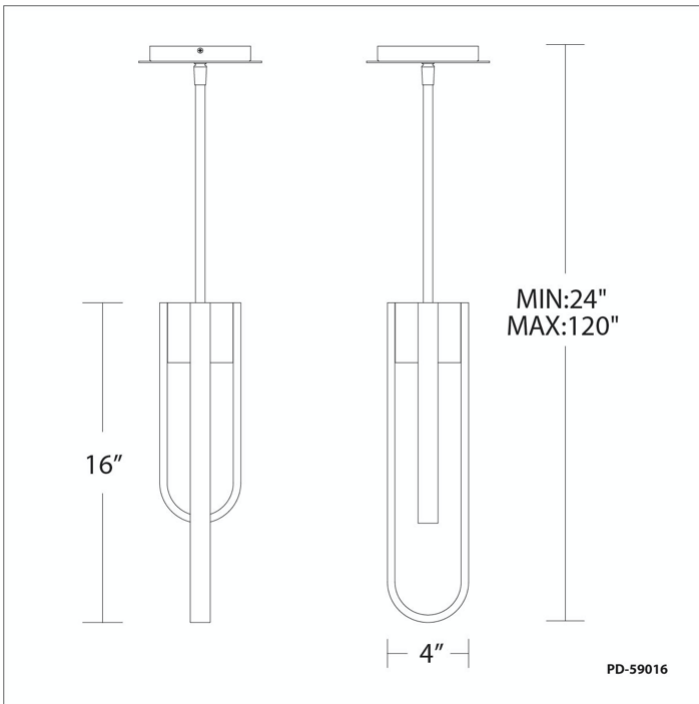

Project: _____

Location: _____

Fixture Type: _____

Catalog Number: _____

AVAILABLE FINISHES:

Wexler

PD-W59016

PRODUCT DESCRIPTION

REPLACEMENT PARTS

- RPL-ROD-OUT06-AB - 6" rod - AB finish
- RPL-ROD-OUT06-BK - 6" rod - BK finish
- RPL-ROD-OUT12-AB - 12" rod - AB finish
- RPL-ROD-OUT12-BK - 12" rod - BK finish

Model & Size	Color Temp	Finish	LED Watts	LED Lumens	Delivered Lumens
PD-W59016 16"	3000K 3000K	AB Aged Brass BK Black	12.9W 12.9W	630 630	256 256