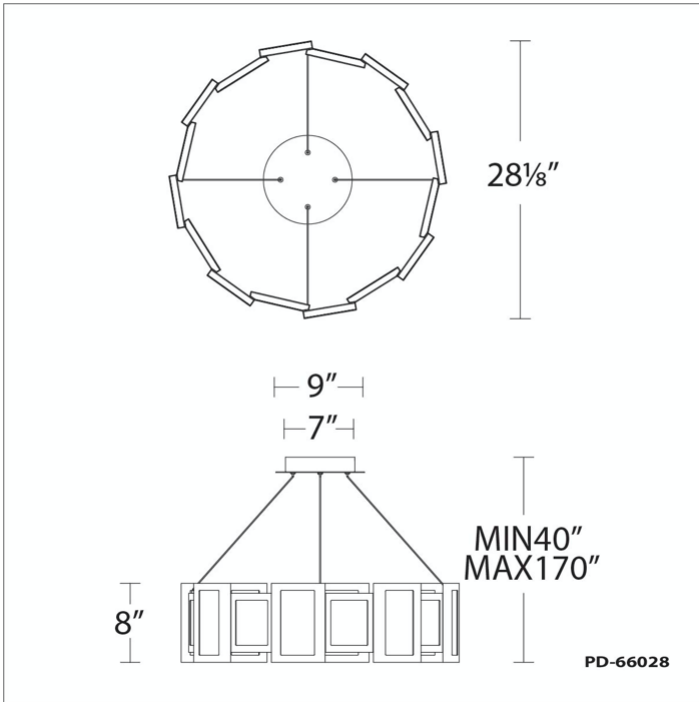

REPLACEMENT PARTS

- RPL-GLA-66028-S - Small Replacement Glass
- RPL-GLA-66028-L - Large Replacement Glass

Model & Size	Color Temp	Finish	LED Watts	LED Lumens	Delivered Lumens
PD-66028 28"	3000K	AB Aged Brass	44W	1871	1060

Example: **PD-66028-AB**

For custom requests please contact customs@modernforms.com