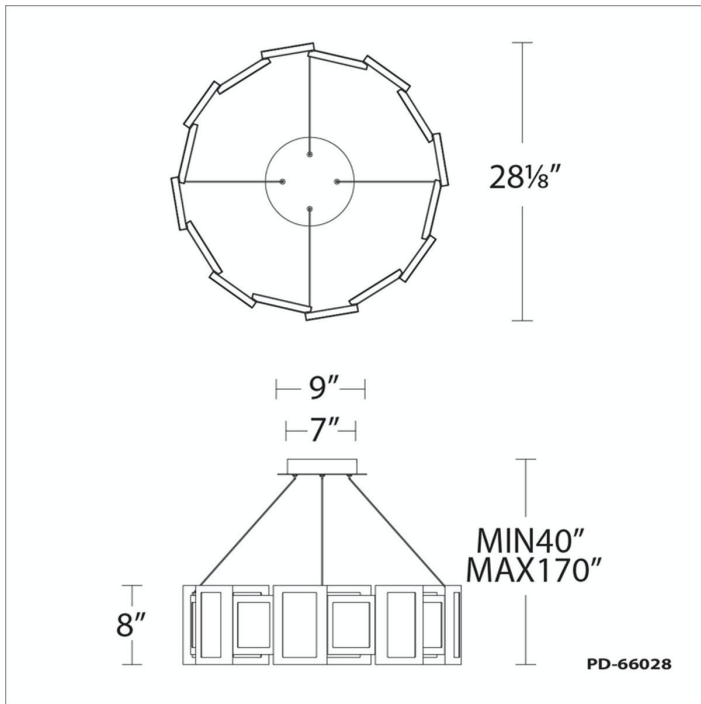

**REPLACEMENT PARTS**

- RPL-GLA-66028-S - Small Replacement Glass
- RPL-GLA-66028-L - Large Replacement Glass

Model & Size	Color Temp	Finish	LED Watts	LED Lumens	Delivered Lumens
PD-66028 28"	3000K	AB Aged Brass	44W	1871	1060