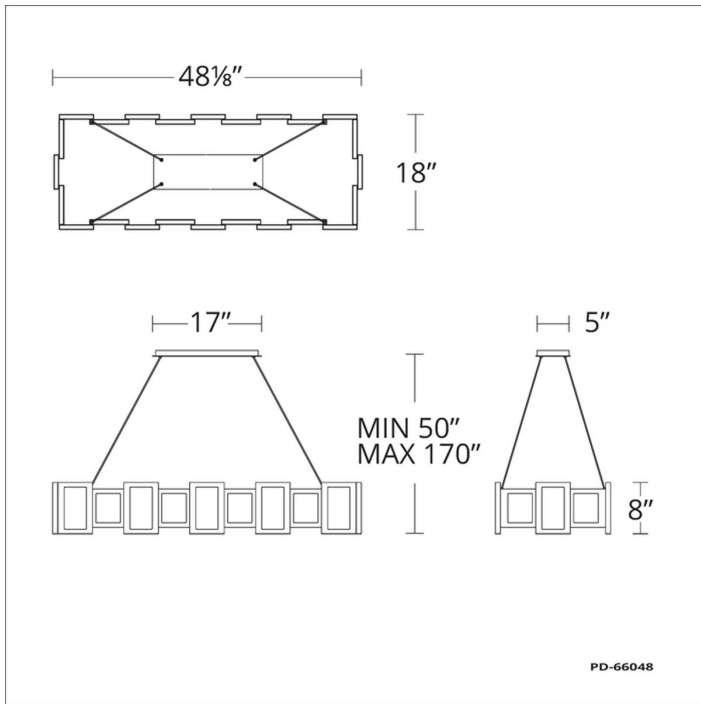

Project: _____

Location: _____

Fixture Type: _____

Catalog Number: _____

AVAILABLE FINISHES:

Fury

PD-66048

FEATURES

- Driver concealed within the canopy
- Molded gold and clear glass shards
- Thin powered aircraft cables provide an ultra clean look for adjustable suspension height
- Can be mounted on a sloped ceiling

REPLACEMENT PARTS

- RPL-GLA-66028-S - Small Replacement Glass
- RPL-GLA-66028-L - Large Replacement Glass

Model & Size	Color Temp	Finish	LED Watts	LED Lumens	Delivered Lumens
PD-66048 48"	3000K	AB Aged Brass	44.5W	1936	1097