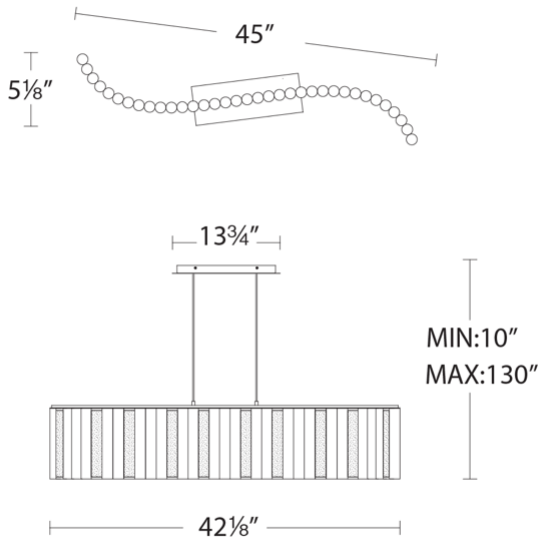

FEATURES

- Driver concealed within the canopy
- Thin powered aircraft cables provide an ultra clean look for adjustable suspension height

SPECIFICATIONS

Rated Life	66000 Hours
Standards	ETL, cETL,Damp Location Listed, Title 24 JA8: 2019 Compliant
Input	120-277V, 50/60Hz
Dimming	ELV, 0-10V, TRIAC
Color Temp	3000K
CRI	90
Construction	Steel body with opal glass diffuser

REPLACEMENT PARTS

HDW-SY20-CE -
RPL-GLA-74045 -

PD-74045

Model & Size	Color Temp	Finish	LED Watts	LED Lumens	Delivered Lumens
PD-74045 45"	3000K	AB Aged Brass	30.8W	2850	1814

Example: **PD-74045-AB**

For custom requests please contact customs@modernforms.com