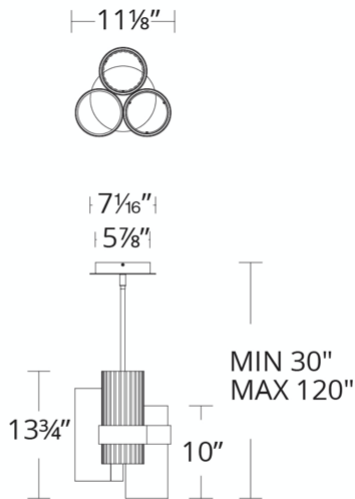

FEATURES

- Driver concealed within the canopy
- Uniquely textured metal case paired with beaded glass shades
- Slope ceiling adaptable. Hang straight swivels up to 90 degrees
- Three 12" and one 6" down rods included (additional sold separately)

REPLACEMENT PARTS

- RPL-ROD-IN06-AB - 6" rod
- RPL-ROD-IN12-AB - 12" rod
- RPL-GLA-71001 - Flat cylindrical glass
- RPL-GLA-71002 - Embossed cylindrical glass

PD-71011

Model & Size	Color Temp	Finish	LED Watts	LED Lumens	Delivered Lumens
PD-71011 11"	3000K	AB Aged Brass	22.5W	1250	867