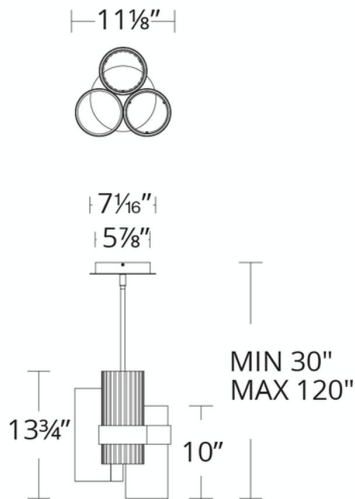

FEATURES

- Driver concealed within the canopy
- Uniquely textured metal case paired with beaded glass shades
- Slope ceiling adaptable. Hang straight swivels up to 90 degrees
- Three 12" and one 6" down rods included (additional sold separately)

REPLACEMENT PARTS

- RPL-ROD-IN06-AB - 6" rod
- RPL-ROD-IN12-AB - 12" rod
- RPL-GLA-71001 - Flat cylindrical glass
- RPL-GLA-71002 - Grooved Cylindrical Glass

PD-71011

Model & Size	Color Temp	Finish	LED Watts	LED Lumens	Delivered Lumens
PD-71011 11"	3000K	AB Aged Brass	22.5W	1250	867