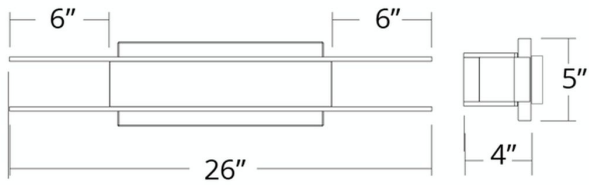

FEATURES

- Driver installed within the Junction Box, driver dimension: 2.8" x 1.3" x 1.2"
- Clear and silk-screened glass
- Chrome metal shield included for alternate look

SPECIFICATIONS

Rated Life	70000 Hours
Standards	ETL, cETL, Damp Location Listed
Input	120 VAC, 50/60Hz
Driver Dimension	2.8" x 1.3" x 1.2"
Dimming	ELV
Mounting	Can be mounted on wall in all orientations
Color Temp	3000K
CRI	90
Construction	Aluminum with clear and silk screened glass.

WS-3326

REPLACEMENT PARTS

RPL-GLA-3326 - Glass

Model & Size	Color Temp	Finish	LED Watts	LED Lumens	Delivered Lumens
WS-3326 26"	3000K	CH Chrome	16W	1204	685

Example: **WS-3326-CH**

For custom requests please contact customs@modernforms.com

WS-3338

REPLACEMENT PARTS

RPL-GLA-3338 - Glass

Model & Size	Color Temp	Finish	LED Watts	LED Lumens	Delivered Lumens
WS-3338 38"	3000K	CH Chrome	31W	2390	1436

Example: **WS-3338-CH**

For custom requests please contact customs@modernforms.com