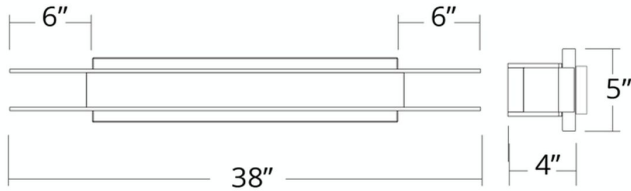

FEATURES

- Driver installed within the Junction Box, driver dimension: 2.8" x 1.3" x 1.2"
- Clear and silk-screened glass
- Chrome metal shield included for alternate look

SPECIFICATIONS

Rated Life	70000 Hours
Standards	ETL, cETL, Damp Location Listed
Input	120 VAC, 50/60Hz
Driver Dimension	2.8" x 1.3" x 1.2"
Dimming	ELV
Mounting	Can be mounted on wall in all orientations
Color Temp	3000K
CRI	90
Construction	Aluminum with clear and silk screened glass.