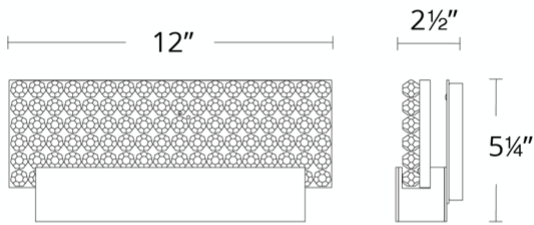

Project:

Location:

Fixture Type:

Catalog Number:

AVAILABLE FINISHES:

Quantum

WS-41512

PRODUCT DESCRIPTION

Perfectly suited for luxury spa and bath applications, not to mention fine hotels and resorts, Quantum features jewel-like glass for an opulent addition to your décor scheme. Engineered for a powerful LED illumination, this design produces flattering illuminations no matter where you mount it.

FEATURES

- ACLED driverless technology
- Silk-screen glass and hand-cut crystal

SPECIFICATIONS

Rated Life	50000 Hours
Standards	ETL, cETL, Damp Location Listed
Input	120 VAC, 50/60Hz
Dimming	ELV
Color Temp	3000K
CRI	90
Construction	Steel and aluminum construction with silk-screened glass

WS-41512

Model & Size	Color Temp	Finish	LED Watts	LED Lumens	Delivered Lumens
WS-41512 12"	3000K	PN Polished Nickel	22.5W	1278	740

Example: **WS-41512-PN**

For custom requests please contact customs@modernforms.com