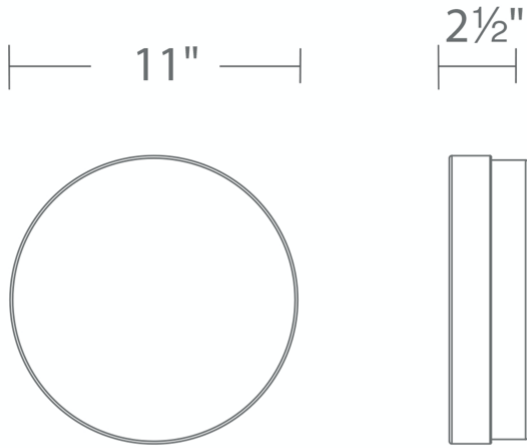

FM-2111

Project:

Location:

Fixture Type:

Catalog Number:

AVAILABLE FINISHES:

Circa

FM-2111

PRODUCT DESCRIPTION

This utilitarian family features a range of sizes to accommodate compact spaces like narrow hallways and stairwell landings as well as medium-sized rooms in office buildings and luxury homes. A thick, one-inch glass shade is pressed and sanded for pure whiteness, while a second insert is layered inside to extract the optimal amount of light from the high-performance LED modules.

FEATURES

- ACLED driverless technology
- 277V option available for special order.
- Etched pressed glass diffuser with interior ceramic glaze
- 2700K and 3500K CCT option available for special order.

SPECIFICATIONS

Rated Life	54000 Hours
Standards	ETL, cETL, Damp Location Listed, Title 24 JA8: 2019 Compliant, Energy Star 2.0
Input	120 VAC, 50/60Hz
Dimming	ELV: 100-10%, TRIAC: 100-10%
Mounting	Can be mounted on ceiling or wall in all orientations
Color Temp	3000K
CRI	90
Construction	Steel construction with etched opal glass

REPLACEMENT PARTS

RPL-GLA-4111 - Glass

Model & Size	Color Temp	Finish	LED Watts	LED Lumens	Delivered Lumens
FM-2111 11"	3000K	BK Black	26W	2759	1080
	3000K	TT Titanium	26W	2759	1080

Example: **FM-2111-30-TT**

•For 277V special order, add an "F" before the finish: FM-2111F-30-BK

•For '3500K' add "-35"; '2700K' add "-27" before the finish: FM-2111-27-BK

For custom requests please contact customs@modernforms.com