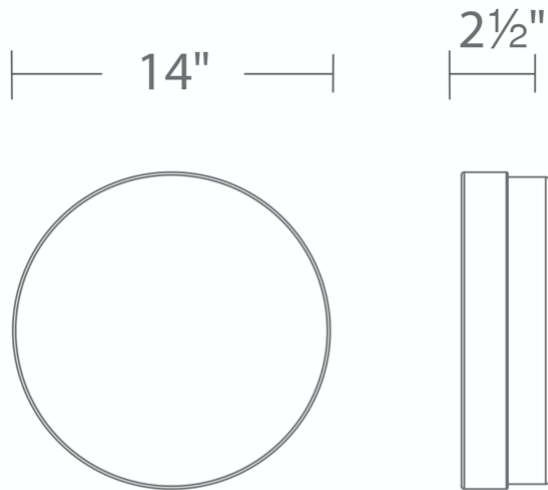

FM-2115

Project:

Location:

Fixture Type:

Catalog Number:

AVAILABLE FINISHES:

Circa

FM-2115

PRODUCT DESCRIPTION

This utilitarian family features a range of sizes to accommodate compact spaces like narrow hallways and stairwell landings as well as medium-sized rooms in office buildings and luxury homes. A thick, one-inch glass shade is pressed and sanded for pure whiteness, while a second insert is layered inside to extract the optimal amount of light from the high-performance LED modules.

FEATURES

- ACLED driverless technology
- 2700K and 3500K CCT option available for special order.
- Etched pressed glass diffuser with interior ceramic glaze
- 277V option available for special order.

SPECIFICATIONS

Rated Life	54000 Hours
Standards	ETL, cETL, Damp Location Listed, Title 24 JA8: 2019 Compliant, Energy Star 2.0
Input	120 VAC, 50/60Hz
Dimming	ELV: 100-10%, TRIAC: 100-10%
Mounting	Can be mounted on ceiling or wall in all orientations
Color Temp	3000K
CRI	90
Construction	Steel construction with etched opal glass

REPLACEMENT PARTS

RPL-GLA-4115 - Glass

Model & Size	Color Temp	Finish	LED Watts	LED Lumens	Delivered Lumens
FM-2115 14"	3000K	BK Black	24.7W	2729	1463
	3000K	TT Titanium	24.7W	2729	1463

Example: **FM-2115-30-TT**

•For 277V special order, add an "F" before the finish: FM-2115F-30-BK

•For '2700K' add "-'27'"; '3500K' add "-'35'" before the finish: FM-2115-35-TT

For custom requests please contact customs@modernforms.com