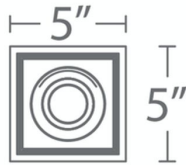

FM-70818-AL

Model & Size	Color Temp	Finish	LED Watts	LED Lumens	Delivered Lumens
FM-70818 18"	3000K	AL Brushed Aluminum	16W	750	729
	3000K	DW Dark Walnut	16W	750	729
	3000K	WAL Walnut	16W	750	729

Example: **FM-70818-WAL**

For custom requests please contact customs@modernforms.com