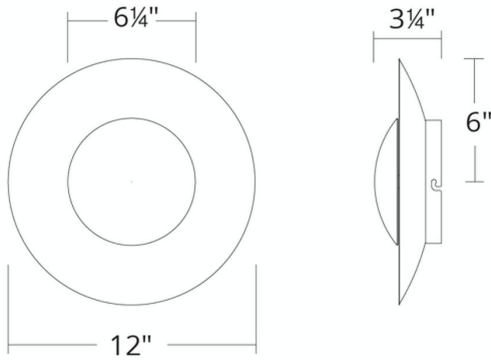

# Blaze

WS-30612

**PRODUCT DESCRIPTION**

Whether you choose a single Blaze for a shimmering ceiling mount or mount multiple sizes together for a dramatic wall sconce display, Blaze ignites your décor with its hand-leaved finishes and warm, indirect illumination emanating from high-performance LEDs.

**FEATURES**

- Driver installed within the Junction Box, driver dimension: 2.8" x 1.3" x 1.2"
- Hand-leaved interior
- ADA compliant (only 12" and 18" sizes only)

**SPECIFICATIONS**

Rated Life	50,000 Hours
Standards	ETL, cETL, Damp Location Listed
Input	120-277 VAC, 50/60Hz
Driver Dimension	2.8" x 1.3" x 1.2"
Dimming	ELV
Mounting	Can be mounted on ceiling or wall in all orientations
Color Temp	3000K
CRI	90
Construction	Aluminum hardware with Hand crafted Gold Leaf finish, Aluminum hardware with Hand crafted Silver Leaf finish