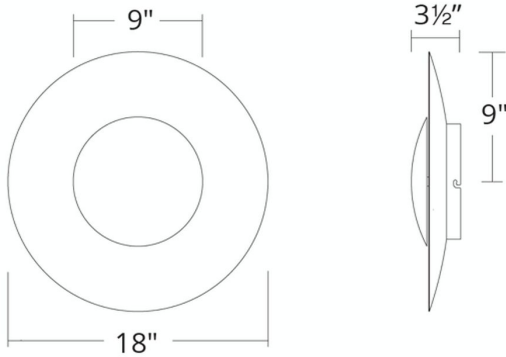

WS-30618

Project:

Location:

Fixture Type:

Catalog Number:

AVAILABLE FINISHES:

Blaze

WS-30618

PRODUCT DESCRIPTION

Whether you choose a single Blaze for a shimmering ceiling mount or mount multiple sizes together for a dramatic wall sconce display, Blaze ignites your décor with its hand-leafed finishes and warm, indirect illumination emanating from high-performance LEDs.

FEATURES

- Driver installed within the Junction Box, driver dimension: 2.8" x 1.6" x 1.1"
- Hand-leafed interior
- ADA compliant (only 12" and 18" sizes only)

SPECIFICATIONS

Rated Life	54000 Hours
Standards	ETL, cETL, Damp Location Listed
Input	120-277 VAC, 50/60Hz
Driver Dimension	2.8" x 1.6" x 1.1"
Dimming	ELV, 0-10V, TRIAC
Mounting	Can be mounted on ceiling or wall in all orientations
Color Temp	3000K
CRI	90
Construction	Aluminum hardware with Hand crafted Gold Leaf finish

REPLACEMENT PARTS

RPL-GLA-30618 - Glass

Model & Size	Color Temp	Finish	LED Watts	LED Lumens	Delivered Lumens
WS-30618 18"	3000K	GL Gold Leaf	23W	1979	605

Example: **WS-30618-GL**

For custom requests please contact customs@modernforms.com