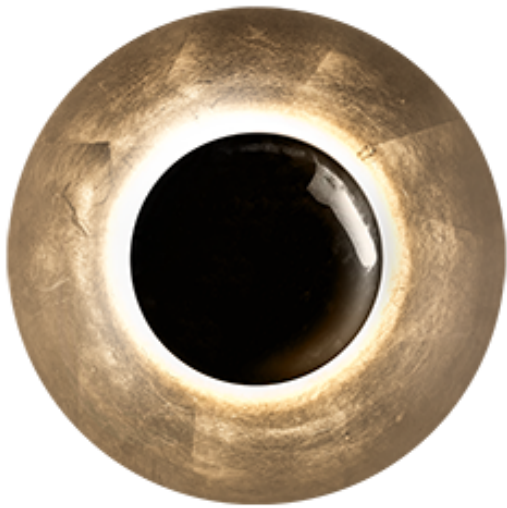

# Blaze

WS-30612

**PRODUCT DESCRIPTION**

Whether you choose a single Blaze for a shimmering ceiling mount or mount multiple sizes together for a dramatic wall sconce display, Blaze ignites your décor with its hand-leaved finishes and warm, indirect illumination emanating from high-performance LEDs.

## Blaze

WS-30618

**PRODUCT DESCRIPTION**

Whether you choose a single Blaze for a shimmering ceiling mount or mount multiple sizes together for a dramatic wall sconce display, Blaze ignites your décor with its hand-leafed finishes and warm, indirect illumination emanating from high-performance LEDs.

**REPLACEMENT PARTS**

RPL-GLA-30618 - Glass

Model & Size	Color Temp	Finish	LED Watts	LED Lumens	Delivered Lumens
WS-30618 18"	3000K	GL Gold Leaf	23W	1979	605

Example: **WS-30618-GL**

For custom requests please contact [customs@modernforms.com](mailto:customs@modernforms.com)