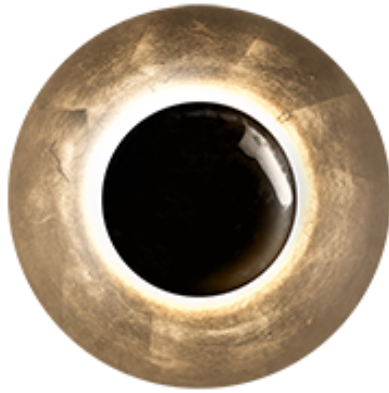

WS-30618

Project:

Location:

Fixture Type:

Catalog Number:

AVAILABLE FINISHES:

Blaze

WS-30618

PRODUCT DESCRIPTION

Whether you choose a single Blaze for a shimmering ceiling mount or mount multiple sizes together for a dramatic wall sconce display, Blaze ignites your décor with its hand-leafed finishes and warm, indirect illumination emanating from high-performance LEDs.

FEATURES

- Driver installed within the Junction Box, driver dimension: 2.8" x 1.6" x 1.1"
- Hand-leafed interior
- ADA compliant (only 12" and 18" sizes only)

SPECIFICATIONS

Rated Life	54000 Hours
Standards	ETL, cETL, Damp Location Listed
Input	120-277 VAC, 50/60Hz
Driver Dimension	2.8" x 1.6" x 1.1"
Dimming	ELV, 0-10V, TRIAC
Mounting	Can be mounted on ceiling or wall in all orientations
Color Temp	3000K
CRI	90
Construction	Aluminum hardware with Hand crafted Gold Leaf finish

REPLACEMENT PARTS

RPL-GLA-30618 - Glass

Model & Size	Color Temp	Finish	LED Watts	LED Lumens	Delivered Lumens
WS-30618 18"	3000K	GL Gold Leaf	23W	1979	605

Example: **WS-30618-GL**

For custom requests please contact customs@modernforms.com