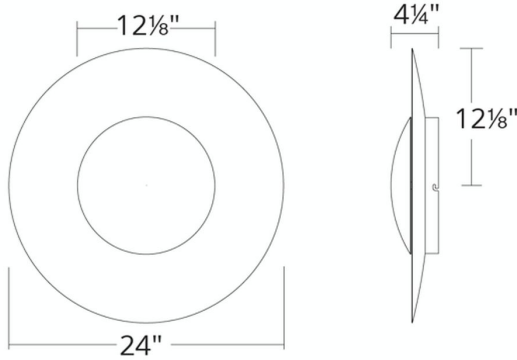

**FEATURES**

- Driver installed within the Junction Box, driver dimension: 2.8" x 1.3" x 1.2"
- Hand-leaved interior
- ADA compliant (only 12" and 18" sizes only)

**SPECIFICATIONS**

Rated Life	50,000 Hours
Standards	ETL, cETL, Damp Location Listed
Input	120-277 VAC, 50/60Hz
Driver Dimension	2.8" x 1.3" x 1.2"
Dimming	ELV
Mounting	Can be mounted on ceiling or wall in all orientations
Color Temp	3000K
CRI	90
Construction	Aluminum hardware with Hand crafted Gold Leaf finish, Aluminum hardware with Hand crafted Silver Leaf finish

**FEATURES**

- Driver installed within the Junction Box, driver dimension: 2.8" x 1.6" x 1.1"
- Hand-leafed interior
- ADA compliant (only 12" and 18" sizes only)

**SPECIFICATIONS**

Rated Life	54000 Hours
Standards	ETL, cETL, Damp Location Listed
Input	120-277 VAC, 50/60Hz
Driver Dimension	2.8" x 1.6" x 1.1"
Dimming	ELV, 0-10V, TRIAC
Mounting	Can be mounted on ceiling or wall in all orientations
Color Temp	3000K
CRI	90
Construction	Aluminum hardware with Hand crafted Gold Leaf finish

## Blaze

WS-30624

**PRODUCT DESCRIPTION**

Whether you choose a single Blaze for a shimmering ceiling mount or mount multiple sizes together for a dramatic wall sconce display, Blaze ignites your décor with its hand-leaved finishes and warm, indirect illumination emanating from high-performance LEDs.

**FEATURES**

- Driver installed within the Junction Box, driver dimension: 2.8" x 1.6" x 1.1"
- Hand-leaved interior
- ADA compliant (only 12" and 18" sizes only)

**SPECIFICATIONS**

Rated Life	54000 Hours
Standards	ETL, cETL, Damp Location Listed
Input	120-277 VAC, 50/60Hz
Driver Dimension	2.8" x 1.6" x 1.1"
Dimming	ELV, 0-10V, TRIAC
Mounting	Can be mounted on ceiling or wall in all orientations
Color Temp	3000K
CRI	90
Construction	Aluminum hardware with Hand crafted Gold Leaf finish