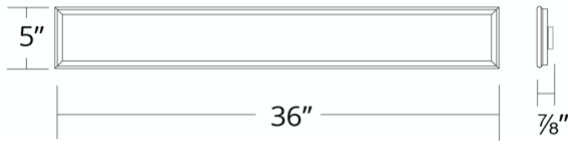

FEATURES

- 277V option available for special order.
- Transformer installed within the Junction Box, transformer dimension: 2.0" x 1.4" x 1.0"
- Edge-lit technology

SPECIFICATIONS

Rated Life	50000 Hours
Standards	ETL, cETL,Damp Location Listed
Input	120 VAC,50/60Hz
Driver Dimension	2.0" x 1.4" x 1.0"
Dimming	ELV
Mounting	Can be mounted on ceiling or wall in all orientations
Color Temp	3000K
CRI	90
Construction	Aluminum with edge lit screen technology