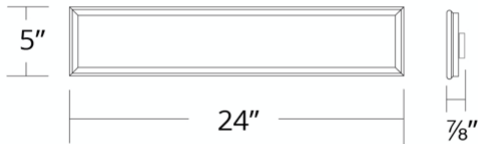

FEATURES

- 277V option available for special order.
- Transformer installed within the Junction Box, transformer dimension: 2.0" x 1.4" x 1.0"
- Edge-lit technology

SPECIFICATIONS

Rated Life	50000 Hours
Standards	ETL, cETL, Damp Location Listed
Input	120 VAC, 50/60Hz
Driver Dimension	2.0" x 1.4" x 1.0"
Dimming	ELV
Mounting	Can be mounted on ceiling or wall in all orientations
Color Temp	3000K
CRI	90
Construction	Aluminum with edge lit screen technology