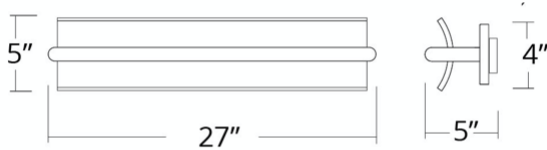

FEATURES

- Transformer installed within the Junction Box, transformer dimension: 2.0" x 1.4" x 1.0"
- Artisanal Piastra glass

SPECIFICATIONS

Rated Life	50000 Hours
Standards	ETL, cETL, Damp Location Listed
Input	120 VAC, 50/60Hz
Driver Dimension	2.0" x 1.4" x 1.0"
Dimming	ELV
Mounting	Can be mounted on wall in all orientations
Color Temp	3000K
CRI	90
Construction	Aluminum hardware, artisanal Piastra glass