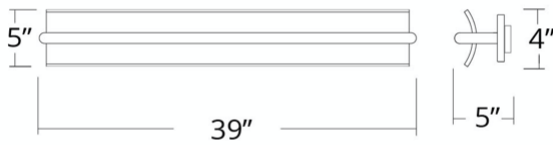

FEATURES

- Transformer installed within the Junction Box, transformer dimension: 2.0" x 1.4" x 1.0"
- Artisanal Piastra glass

SPECIFICATIONS

Rated Life	50000 Hours
Standards	ETL, cETL, Damp Location Listed
Input	120 VAC, 50/60Hz
Driver Dimension	2.0" x 1.4" x 1.0"
Dimming	ELV
Mounting	Can be mounted on wall in all orientations
Color Temp	3000K
CRI	90
Construction	Aluminum hardware, artisanal Piastra glass