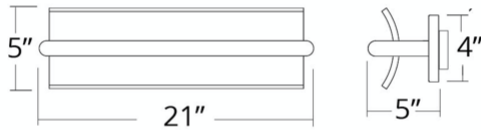

FEATURES

- Transformer installed within the Junction Box, transformer dimension: 2.0" x 1.4" x 1.0"
- Artisanal Piastra glass

SPECIFICATIONS

Rated Life	50000 Hours
Standards	ETL, cETL, Damp Location Listed
Input	120 VAC, 50/60Hz
Driver Dimension	2.0" x 1.4" x 1.0"
Dimming	ELV
Mounting	Can be mounted on wall in all orientations
Color Temp	3000K
CRI	90
Construction	Aluminum hardware, artisanal Piastra glass