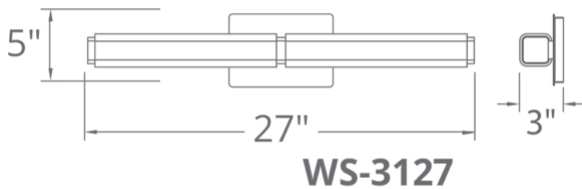

Project:

Location:

Fixture Type:

Catalog Number:

AVAILABLE FINISHES:

Vogue

WS-3127

PRODUCT DESCRIPTION

What's in Vogue right now? Just some of the most powerful LEDs in the industry, along with mouth-blown etched opal glass and expertly crafted hardware. With its wide variety of sizes and luminaire options, Vogue slips into transitional, contemporary and urban industrial decor plans with ease.

FEATURES

- 277V option available for special order.
- 2700K and 3500K CCT option available for special order.
- ACLED driverless technology
- Mouth-blown opal glass diffuser

SPECIFICATIONS

Rated Life	50000 Hours
Standards	ETL, cETL, Damp Location Listed, Title 24 JA8: 2019 Compliant
Input	120 VAC, 50/60Hz
Dimming	ELV
Mounting	Can be mounted on wall in all orientations
Color Temp	3000K
CRI	90
Construction	Aluminum hardware, mouth-blown opal glass diffuser

REPLACEMENT PARTS

RPL-GLA-3115 - Glass

Model & Size	Color Temp	Finish	LED Watts	LED Lumens	Delivered Lumens
WS-3127 27"	3000K	BN Brushed Nickel	38.9W	3348	2425
	3000K	BR Brushed Brass	38.9W	3348	2425
	3000K	BZ Bronze	38.9W	3348	2425
	3000K	CH Chrome	38.9W	3348	2425

Example: **WS-3127-CH**

- For 277V special order, add an "F" before the finish: WS-3127F-BN
- For '2700K' add "-27"; '3500K' add "-35" before the finish: WS-3127-35-BZ

For custom requests please contact customs@modernforms.com