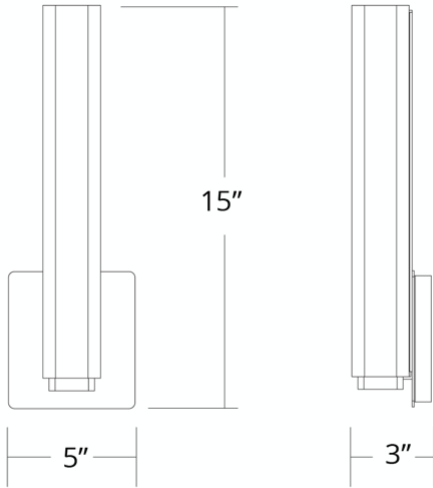

REPLACEMENT PARTS

RPL-GLA-3115 - Glass

WS-3115

Model & Size	Color Temp	Finish	LED Watts	LED Lumens	Delivered Lumens
WS-3115 15"	3000K	BN Brushed Nickel	19.6W	1673	1124
	3000K	BR Brushed Brass	19.6W	1673	1124
	3000K	BZ Bronze	19.6W	1673	1124
	3000K	CH Chrome	19.6W	1673	1124