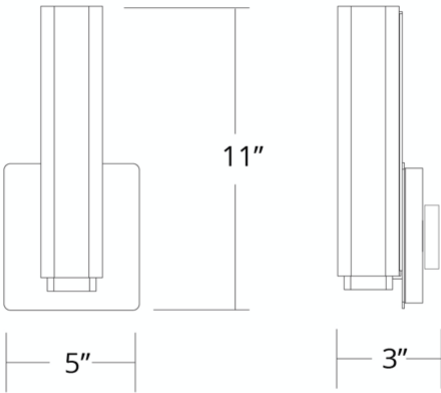

Project:

Location:

Fixture Type:

Catalog Number:

AVAILABLE FINISHES:

Vogue

WS-3111

PRODUCT DESCRIPTION

What's in Vogue right now? Just some of the most powerful LEDs in the industry, along with mouth-blown etched opal glass and expertly crafted hardware. With its wide variety of sizes and luminaire options, Vogue slips into transitional, contemporary and urban industrial decor plans with ease.

FEATURES

- 277V option available for special order.
- 2700K and 3500K CCT option available for special order.
- ACLED driverless technology
- Mouth-blown opal glass diffuser

SPECIFICATIONS

Rated Life	54000 Hours
Standards	ETL, cETL, Damp Location Listed, Title 24 JA8: 2019 Compliant
Input	120 VAC, 50/60Hz
Dimming	ELV
Color Temp	3000K
CRI	90
Construction	Aluminum hardware, mouth-blown opal glass diffuser

WS-3111

REPLACEMENT PARTS

RPL-GLA-3111 - Glass

Model & Size	Color Temp	Finish	LED Watts	LED Lumens	Delivered Lumens
WS-3111 11"	3000K	BN Brushed Nickel	17.5W	1488	1093
	3000K	BR Brushed Brass	17.5W	1488	1093
	3000K	BZ Bronze	17.5W	1488	1093
	3000K	CH Chrome	17.5W	1488	1093

Example: **WS-3111-CH**

- •For 277V special order, add an "F" before the finish: WS-3111F-BN
- •For '2700K' add "-27"; '3500K' add "-35" before the finish: WS-3111-35-CH

For custom requests please contact customs@modernforms.com