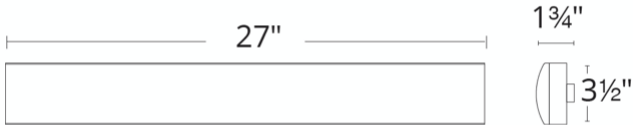

WS-24727

Project:

Location:

Fixture Type:

Catalog Number:

AVAILABLE FINISHES:

Spectre

WS-24727

PRODUCT DESCRIPTION

An elongated acrylic diffuser helps distribute the light and enhances the illumination of Spectre, a refined vanity for modern luxury baths or a sophisticated sconce for office and hotel applications—an adaptive design is one of Spectre's many features. Finished in brushed aluminum to complement any modern décor with silver finished hardware accents.

FEATURES

- Driver installed within the Junction Box, driver dimension: 2.8" x 1.3" x 1.2"
- Thick white lucite acrylic diffuser
- Conversion plate included to accommodate 4" junction box

SPECIFICATIONS

Rated Life	60000 Hours
Standards	ETL, cETL,Damp Location Listed
Input	120-277V,50/60Hz
Driver Dimension	2.8" x 1.3" x 1.2"
Dimming	ELV
Color Temp	3500K
CRI	90
Construction	Aluminum and White Lucite acrylic

REPLACEMENT PARTS

RPL-GLA-24727-01 - Glass

Model & Size	Color Temp	Finish	LED Watts	LED Lumens	Delivered Lumens
WS-24727 27"	3500K	AL Brushed Aluminum	25W	3120	1375

Example: **WS-24727-AL**

For custom requests please contact customs@modernforms.com