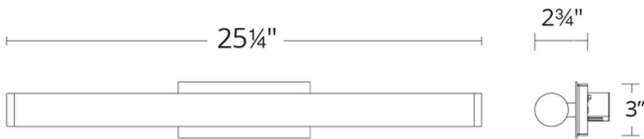

SPECIFICATIONS

Rated Life	54000 Hours
Standards	ETL, cETL, Wet Location Listed, IP65
Input	120-277 VAC, 50/60Hz
Driver Dimension	2.8" x 1.3" x 1.2"
Dimming	ELV
Mounting	Can be mounted on wall in all orientations
Color Temp	3500K
CRI	90
Construction	Aluminum 1/4" thick co-extruded clear white optical acrylic