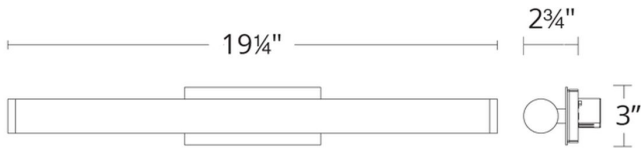

**FEATURES**

- Driver installed within the Junction Box, driver dimension: 2.8" x 1.3" x 1.2"
- Extruded acrylic diffuser
- Conversion plate included for 4" junction box
- WS-W81612 doesn't qualified for Energy Star

**SPECIFICATIONS**

<b>Rated Life</b>	54000 Hours
<b>Standards</b>	ETL, cETL, Wet Location Listed, IP65
<b>Input</b>	120-277 VAC, 50/60Hz
<b>Driver Dimension</b>	2.8" x 1.3" x 1.2"
<b>Dimming</b>	ELV
<b>Mounting</b>	Can be mounted on wall in all orientations
<b>Color Temp</b>	3500K
<b>CRI</b>	90
<b>Construction</b>	Aluminum 1/4" thick co-extruded clear white optical acrylic