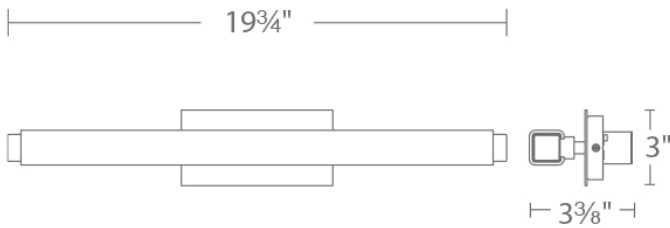

Project:

Location:

Fixture Type:

Catalog Number:

AVAILABLE FINISHES:

Mini Vogue

WS-21718

PRODUCT DESCRIPTION

This minimalist design adapts to almost any decor scheme, from urban industrial to everyday transitional, with its slim, linear form and versatile finishes. Perfect for baths, foyers and hallways.

FEATURES

- Driver installed within the Junction Box, driver dimension: 2.8" x 1.3" x 1.2"
- Extruded acrylic diffuser
- Adjustable backplate accommodates to off-center junction box locations
- Built in color temperature adjustability. Switch from 2700K/3000K/3500K

SPECIFICATIONS

Rated Life	54000 Hours
Standards	ETL, cETL,Damp Location Listed,Energy Star 2.0
Input	120-277V,50/60Hz
Driver Dimension	2.8" x 1.3" x 1.2"
Dimming	ELV
Color Temp	2700K,3000K,3500K
CRI	90
Construction	Die-cast aluminum end caps, aluminum back plate, extruded acrylic diffuser
Mounting	Can be mounted on wall in all orientations

WS-21718

Model & Size	Color Temp	Finish	LED Watts	LED Lumens	Delivered Lumens
WS-21718 20"	2700K	BK Black	15.6W	1140	1077
	2700K	BN Brushed Nickel	15.6W	1140	1077
	2700K	CH Chrome	15.6W	1140	1077
	3000K	BK Black	15.6W	1199	1126
	3000K	BN Brushed Nickel	15.6W	1199	1126
	3000K	CH Chrome	15.6W	1199	1126
	3500K	BK Black	15.6W	1233	1175
	3500K	BN Brushed Nickel	15.6W	1233	1175
	3500K	CH Chrome	15.6W	1233	1175

Example: **WS-21718-35-CH**

For custom requests please contact customs@modernforms.com