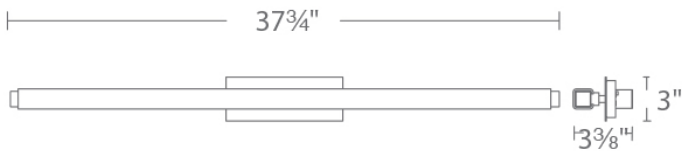

Project:

Location:

Fixture Type:

Catalog Number:

AVAILABLE FINISHES:

Mini Vogue

WS-21736

PRODUCT DESCRIPTION

This minimalist design adapts to almost any decor scheme, from urban industrial to everyday transitional, with its slim, linear form and versatile finishes. Perfect for baths, foyers and hallways.

FEATURES

- Driver installed within the Junction Box, driver dimension: 2.8" x 1.3" x 1.2"
- Extruded acrylic diffuser
- Adjustable backplate accommodates to off-center junction box locations
- Built in color temperature adjustability. Switch from 2700K/3000K/3500K

SPECIFICATIONS

Rated Life	54000 Hours
Standards	ETL, cETL,Damp Location Listed,Energy Star 2.0
Input	120-277V,50/60Hz
Driver Dimension	2.8" x 1.3" x 1.2"
Dimming	ELV
Color Temp	2700K,3000K,3500K
CRI	90
Construction	Die-cast aluminum end caps, aluminum back plate, extruded acrylic diffuser
Mounting	Can be mounted on wall in all orientations

WS-21736

Model & Size	Color Temp	Finish	LED Watts	LED Lumens	Delivered Lumens
WS-21736 38"	2700K	BK Black	29.5W	2446	2172
	2700K	BN Brushed Nickel	29.5W	2446	2172
	2700K	CH Chrome	29.5W	2446	2172
	3000K	BK Black	29.5W	2564	2269
	3000K	BN Brushed Nickel	29.5W	2564	2269
	3000K	CH Chrome	29.5W	2564	2269
	3500K	BK Black	29.5W	2669	2363
	3500K	BN Brushed Nickel	29.5W	2669	2363
	3500K	CH Chrome	29.5W	2669	2363

Example: **WS-21736-35-CH**

For custom requests please contact customs@modernforms.com