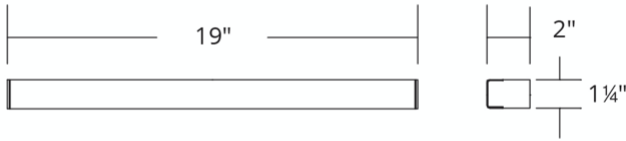

Project:

Location:

Fixture Type:

Catalog Number:

AVAILABLE FINISHES:

Nightlife

WS-35919

PRODUCT DESCRIPTION

An elongated, sparkling acrylic diffuser features shimmering beads within for a sophisticated design. Evenly distributed light enhances any vanity for modern luxury baths, or in office and hotel applications with a refined look.

FEATURES

- ACLED driverless technology
- Sparkling beaded acrylic diffuser creates crystalline effect
- 1" slim junction box included and can be ordered separately (model# JB-0501)
- Conversion plate included for 4" junction box

SPECIFICATIONS

Rated Life	54000 Hours
Standards	ETL, cETL, Damp Location Listed, Title 24 JA8: 2019 Compliant
Input	120 VAC, 50/60Hz
Dimming	ELV
Mounting	Can be mounted on ceiling or wall in all orientations
Color Temp	3500K
CRI	90
Construction	Aluminum hardware, sparkling beaded acrylic

WS-35919

Model & Size	Color Temp	Finish	LED Watts	LED Lumens	Delivered Lumens
WS-35919 19"	3500K	AL Brushed Aluminum	16.3W	1288	634

Example: **WS-35919-AL**

For custom requests please contact customs@modernforms.com